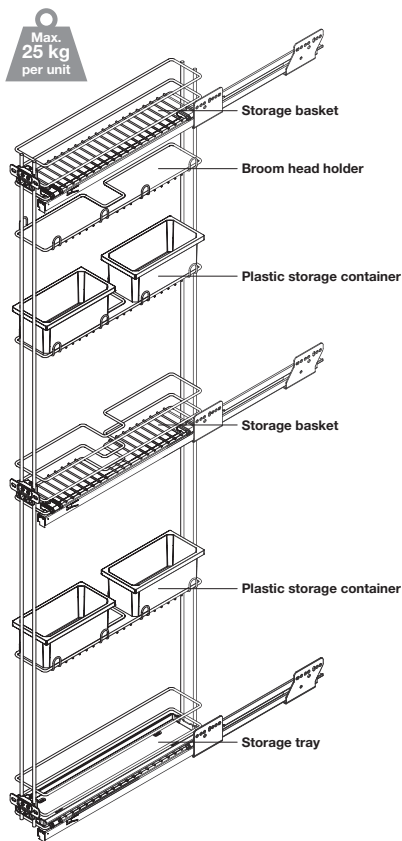

**VS TAL WIRO Broom pull out unit with baskets for 150 mm cabinets**

- > Unit height: 1690 mm  
For installed height: 1750 mm (with runners)  
For minimum internal cabinet height: 1850 mm (to allow clearance for contents in the top basket)
- > Built-in depth: 495 mm
- > For cabinet width: 150 mm
- > Baskets are fixed in place, not height adjustable
- > Baskets have cut outs allowing space for a broom to be stored
- > Handed, left or right hand mounting available
- > Set includes:
  - 1x Frame set
  - 1x Grass Nova Pro runner set
  - 3x Panel connectors
  - 2x Chrome linear wire baskets, 465 mm depth
  - 2x Chrome baskets with plastic storage containers, 465 mm depth
  - 1x Chrome solid base wire basket, 465 mm depth
- > Please note: broom not included
- > \*Note on handing: Handing refers to side of access, not mounting. E.g. Left hand is mounted on right hand side of inner cabinet
- > Order qty: 1 pc

VAUTH-SAGEL 10 YEAR WARRANTY
Soft Closing
Side Mounting
Handed
150
Fixings included

For cabinet width / basket width	150 mm / 94 mm
Left hand*	549.94.200
Right hand*	549.94.210

**VS TAL WIRO pull out unit with baskets and 8 bottle wine rack for 150 mm cabinets**

- > Unit height: 1690 mm  
For installed height: 1750 mm (with runners)  
For minimum internal cabinet height: 1850 mm (to allow clearance for contents in the top basket)
- > Built-in depth: 495 mm
- > For cabinet width: 150 mm
- > Baskets are fixed in place, not height adjustable
- > Right hand mounting only
- > Set includes:
  - 1x Frame set
  - 1x Grass Nova Pro runner set
  - 3x Panel connectors
  - 3x Linear wire baskets, 465 mm depth
  - 6x Horizontal bottle holders
  - 2x Vertical bottle holders
- > Order qty: 1 pc