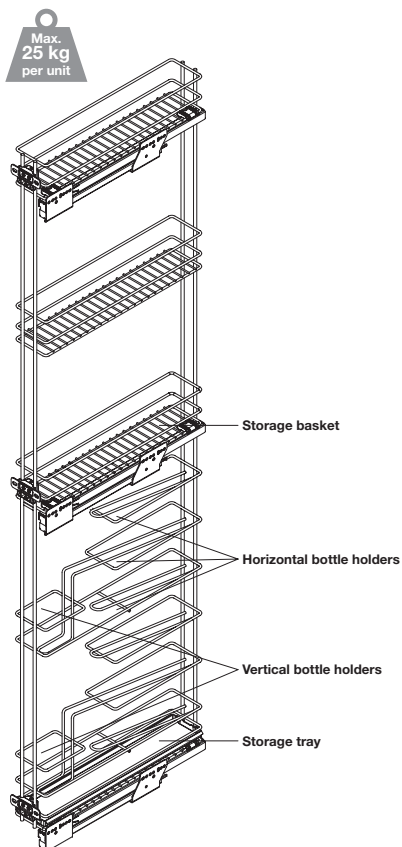

**VS TAL WIRO Broom pull out unit with baskets for 150 mm cabinets**

- > Unit height: 1690 mm  
For installed height: 1750 mm (with runners)  
For minimum internal cabinet height: 1850 mm (to allow clearance for contents in the top basket)
- > Built-in depth: 495 mm
- > For cabinet width: 150 mm
- > Baskets are fixed in place, not height adjustable
- > Baskets have cut outs allowing space for a broom to be stored
- > Handed, left or right hand mounting available
- > Set includes:
  - 1x Frame set
  - 1x Grass Nova Pro runner set
  - 3x Panel connectors
  - 2x Chrome linear wire baskets, 465 mm depth
  - 2x Chrome baskets with plastic storage containers, 465 mm depth
  - 1x Chrome solid base wire basket, 465 mm depth
- > Please note: broom not included
- > \*Note on handing: Handing refers to side of access, not mounting. E.g. Left hand is mounted on right hand side of inner cabinet
- > Order qty: 1 pc

VAUTH-SAGEL 10 YEAR WARRANTY
Soft Closing
Side Mounting
Handed
150
Fixings included

For cabinet width / basket width	150 mm / 94 mm
Left hand*	549.94.200
Right hand*	549.94.210

**VS TAL WIRO pull out unit with baskets and 8 bottle wine rack for 150 mm cabinets**

- > Unit height: 1690 mm  
For installed height: 1750 mm (with runners)  
For minimum internal cabinet height: 1850 mm (to allow clearance for contents in the top basket)
- > Built-in depth: 495 mm
- > For cabinet width: 150 mm
- > Baskets are fixed in place, not height adjustable
- > Right hand mounting only
- > Set includes:
  - 1x Frame set
  - 1x Grass Nova Pro runner set
  - 3x Panel connectors
  - 3x Linear wire baskets, 465 mm depth
  - 6x Horizontal bottle holders
  - 2x Vertical bottle holders
- > Order qty: 1 pc