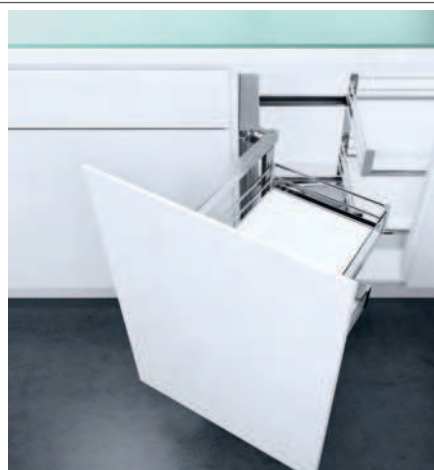

**VS COR Fold swing out corner unit complete set**

Planero lava grey metal baskets and lava grey frame shown

- > Installed height: 530 mm
- > Built-in depth: 485 mm
- > For minimum cabinet width 800 or 900 mm, 900 mm version can also be used in 1000 or 1200 mm cabinets
- > Total weight capacity max. 35 kg
- > Weight capacity per basket max. 8 kg (front), 9.5 kg (rear)
- > Total surface area approx. 30.25 m<sup>2</sup>
- > Every set comes complete with fixing materials and fitting instructions
- > Set includes:
  - 1x Frame set:
    - Rear hanging frame and base mounting track; silver or lava grey epoxy coated tubular steel
    - Door frame with pivot; silver or lava grey epoxy coated tubular steel
    - Back frame; silver or lava grey epoxy coated tubular steel
    - Door frame follower; fiber glass improved plastic
    - Door panel hanging plates; silver or lava grey coloured steel, 3 way adjustable, 800 mm version to suit 400 mm door width 900 mm version to suit 450, 500 and 600 mm door widths
  - 1x Basket set:
    - 2x Storage baskets (rear)
    - 2x Storage baskets (front)
- > Order qty: 1 set

Planero lava grey metal baskets

Premea lava grey solid base and wire baskets

Saphir mesh chrome wire baskets

Classic chrome linear wire baskets

Classic silver linear wire baskets

Front and rear baskets shown - see page 1.57 for dimensions

For cabinet width	800 mm	900/1000 mm
For door width	400 mm	450-600 mm
<b>Planero lava grey metal baskets</b>		
Left hand	548.13.385	548.13.387
Right hand	548.13.384	548.13.386
<b>Premea lava grey solid base and wire baskets</b>		
Left hand	548.13.625	548.13.627
Right hand	548.13.624	548.13.626
<b>Saphir mesh chrome wire baskets</b>		
Left hand	548.17.225	548.17.235
Right hand	548.17.224	548.17.234
<b>Classic chrome linear wire baskets</b>		
Left hand	548.17.001	548.17.011
Right hand	548.17.000	548.17.010
<b>Classic silver linear wire baskets</b>		
Left hand	548.17.801	548.17.811
Right hand	548.17.800	548.17.810