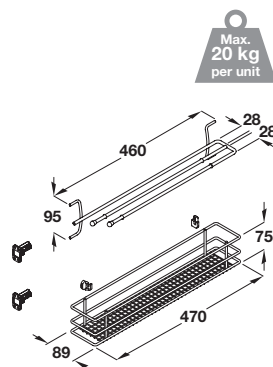

VS SUB Side storage basket set

300 mm cabinet - order frame separately, shown with Planero lava grey baskets

- > Min. built-in depth: 495 mm
- > For cabinet width: 300 mm
- > Basket width: 220 mm
- > Baskets available in 5 designs
- > Set includes:
 - 2x Storage baskets
 - 4x Securing clips, zinc-plated steel
 - 2x Door hanging plates, zinc-plated steel
- > Note: Pull out frame 546.39.995 or 546.34.351 must be ordered separately
- > Order qty: 1 set

Basket style	Basket height	Cat. No.
Artline glass sided chrome wire	84 mm	546.40.363
Planero lava grey metal	80 mm	546.36.382
Premea lava grey solid base and wire	84 mm	546.40.493
Saphir mesh chrome wire	75 mm	546.40.343
Classic chrome linear wire	75 mm	546.40.303
Classic silver linear wire	75 mm	546.40.903

VS SUB Side storage basket set

150 mm cabinets - order frame separately

- > Built-in depth: 495 mm
- > For cabinet width: 150 mm
- > Basket width: 89 mm
- > Set includes:
 - 2x Storage baskets, polished chrome-plated steel
 - 4x Clips, zinc-plated steel
 - 2x Door hanging plates, zinc-plated steel
- > Note: Pull out frame 546.39.995 must be ordered separately
- > Order qty: 1 set

Basket style	Cat. No.
Saphir mesh chrome wire	546.40.340

VS SUB Side storage basket and towel holder set

150 mm cabinets - order frame separately

- > Built-in depth: 495 mm
- > For cabinet width: 150 mm
- > Basket width: 89 mm
- > Set includes:
 - 1x Storage basket, polished chrome-plated steel
 - 1x Towel rail, polished chrome-plated steel
 - 4x Clips, zinc-plated steel
 - 2x Door hanging plates, zinc-plated steel
- > Note: Pull out frame 546.39.995 must be ordered separately
- > Order qty: 1 set