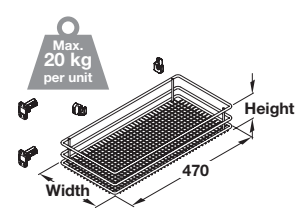

VS SUB Side storage basket set

300 mm cabinet - order frame separately, shown with Planero lava grey baskets

- > Min. built-in depth: 495 mm
- > For cabinet width: 300 mm
- > Basket width: 220 mm
- > Baskets available in 5 designs
- > Set includes:
 - 2x Storage baskets
 - 4x Securing clips, zinc-plated steel
 - 2x Door hanging plates, zinc-plated steel
- > Note: Pull out frame 546.39.995 or 546.34.351 must be ordered separately
- > Order qty: 1 set

Basket style	Basket height	Cat. No.
Artline glass sided chrome wire	84 mm	546.40.363
Planero lava grey metal	80 mm	546.36.382
Premea lava grey solid base and wire	84 mm	546.40.493
Saphir mesh chrome wire	75 mm	546.40.343
Classic chrome linear wire	75 mm	546.40.303
Classic silver linear wire	75 mm	546.40.903

VS SUB Side storage basket set

150 mm cabinets - order frame separately

- > Built-in depth: 495 mm
- > For cabinet width: 150 mm
- > Basket width: 89 mm
- > Set includes:
 - 2x Storage baskets, polished chrome-plated steel
 - 4x Clips, zinc-plated steel
 - 2x Door hanging plates, zinc-plated steel
- > Note: Pull out frame 546.39.995 must be ordered separately
- > Order qty: 1 set

Basket style	Cat. No.
Saphir mesh chrome wire	546.40.340

VS SUB Side storage basket and towel holder set

150 mm cabinets - order frame separately

- > Built-in depth: 495 mm
- > For cabinet width: 150 mm
- > Basket width: 89 mm
- > Set includes:
 - 1x Storage basket, polished chrome-plated steel
 - 1x Towel rail, polished chrome-plated steel
 - 4x Clips, zinc-plated steel
 - 2x Door hanging plates, zinc-plated steel
- > Note: Pull out frame 546.39.995 must be ordered separately
- > Order qty: 1 set