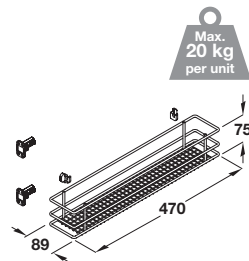

VS SUB Side storage basket set

300 mm cabinet - order frame separately, shown with Planero lava grey baskets

- > Min. built-in depth: 495 mm
- > For cabinet width: 300 mm
- > Basket width: 220 mm
- > Baskets available in 5 designs
- > Set includes:
 - 2x Storage baskets
 - 4x Securing clips, zinc-plated steel
 - 2x Door hanging plates, zinc-plated steel
- > Note: Pull out frame 546.39.995 or 546.34.351 must be ordered separately
- > Order qty: 1 set

Basket style	Basket height	Cat. No.
Artline glass sided chrome wire	84 mm	546.40.363
Planero lava grey metal	80 mm	546.36.382
Premea lava grey solid base and wire	84 mm	546.40.493
Saphir mesh chrome wire	75 mm	546.40.343
Classic chrome linear wire	75 mm	546.40.303
Classic silver linear wire	75 mm	546.40.903

VS SUB Side storage basket set

150 mm cabinets - order frame separately

- > Built-in depth: 495 mm
- > For cabinet width: 150 mm
- > Basket width: 89 mm
- > Set includes:
 - 2x Storage baskets, polished chrome-plated steel
 - 4x Clips, zinc-plated steel
 - 2x Door hanging plates, zinc-plated steel
- > Note: Pull out frame 546.39.995 must be ordered separately
- > Order qty: 1 set

Basket style	Cat. No.
Saphir mesh chrome wire	546.40.340

VS SUB Side storage basket and towel holder set

150 mm cabinets - order frame separately

- > Built-in depth: 495 mm
- > For cabinet width: 150 mm
- > Basket width: 89 mm
- > Set includes:
 - 1x Storage basket, polished chrome-plated steel
 - 1x Towel rail, polished chrome-plated steel
 - 4x Clips, zinc-plated steel
 - 2x Door hanging plates, zinc-plated steel
- > Note: Pull out frame 546.39.995 must be ordered separately
- > Order qty: 1 set