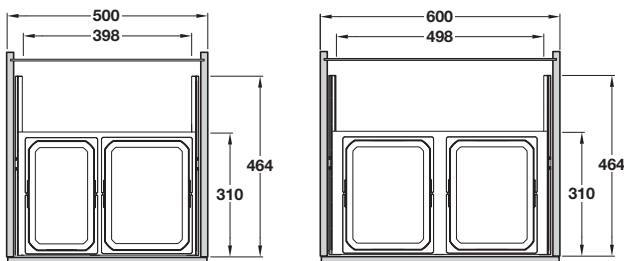

- > System includes its own runners for side fixing to cabinets and door front
- > Automatic closure and soft closing mechanism
- > EasyFit: tool-free installation of bin support onto the runners
- > Integrated installation template; no measuring necessary when installing into cabinet
- > Integrated 3D front adjustment using an excenter
- > Features:
  - Optimal use of space through reduced depth
  - Clearly arranged waste separation
  - Easy to clean
  - Various container sizes
- > Total system capacity: 27 to 31 litres

VS ENVI Space S 600 mm with 2x 15.5 litre bins

### VS ENVI Space S pull out waste bins

500 mm cabinet - 2 bins

500 mm cabinet - 3 bins

- > Suitable for 500 or 600 mm cabinets with 15/16 mm or 18/19 mm board thickness
- > Installed height 370 mm
- > Installed depth: 464 mm; 310 mm (allowing for piping system)
- > Waste bins and lid cover designed to pull out separately
- > Integral soft and self closing
- > Lava grey epoxy coated steel side panels, lid, frame housing and mounting components and dark grey plastic bins
- > Order qty: 1 pc

For cabinet width	Total capacity	Bins included	Lava grey
500 mm	27.5 litres	1x 12, 1x 15.5 litres	503.17.333
500 mm	27 litres	2x 7.5, 1x 12 litres	503.17.343
600 mm	31 litres	2x 15.5 litres	503.17.354
600 mm	30.5 litres	2x 7.5, 1x 15.5 litres	503.17.364