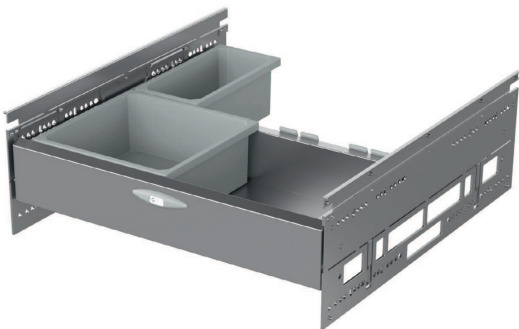

# VAUTH-SAGEL ENVI DRAWER

More space, more organisation. The Envi drawer is an add on module for installation with bin systems, making use of the space above the bins. Can be installed wherever space permits and can be stacked.

- > This innovative add on module acts as an organisation drawer and enhances the waste bin system. Expands the usable storage space with a drawer holding containers for cleaning and kitchen consumables. Depending on the position of the water connections, plastic containers can be suspended in the powder-coated metal framework
- > Usage is independent, can be installed wherever space permits and can be stacked
- > Two synchronized full pull-outs provide for an easy opening and soft-closing
- > EasyFit: tool-free installation of bin support onto the runners
- > Integrated installation template; no measuring necessary when installing into cabinet
- > Features:
  - Can be retrofitted
  - Multifunctional fitting options
  - Variable mounting of the plastic containers in the frame construction
- > Total system capacity: 3.9 litres

### VS ENVI drawer

Silver finish

- > Suitable for 500 or 600 mm cabinets with 15/16 mm or 18/19 mm board thickness
- > Installed height: 132 mm
- > Installed depth: 486 mm
- > Integral soft and self closing
- > Silver or lava grey epoxy coated steel side panels, frame housing and mounting components and light or lava grey plastic bins
- > Order qty: 1 pc

For cabinet width	Total capacity	Bins included	Silver	Lava grey
500 mm	3.9 litres	1x 1.2, 1x 2.7 litres	503.16.972	503.16.371
600 mm	3.9 litres	1x 1.2, 1x 2.7 litres	503.16.973	503.16.373

TCH DESIGN 2020. © Häfele U.K. Ltd 2020. Dimensional data not binding. We reserve the right to alter specifications without notice.