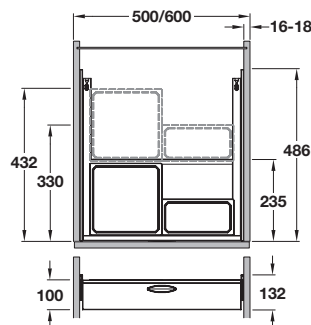

- > This innovative add on module acts as an organisation drawer and enhances the waste bin system. Expands the usable storage space with a drawer holding containers for cleaning and kitchen consumables. Depending on the position of the water connections, plastic containers can be suspended in the powder-coated metal framework
- > Usage is independent, can be installed wherever space permits and can be stacked
- > Two synchronized full pull-outs provide for an easy opening and soft-closing
- > EasyFit: tool-free installation of bin support onto the runners
- > Integrated installation template; no measuring necessary when installing into cabinet
- > Features:
  - Can be retrofitted
  - Multifunctional fitting options
  - Variable mounting of the plastic containers in the frame construction
- > Total system capacity: 3.9 litres

### VS ENVI drawer

Silver finish

- > Suitable for 500 or 600 mm cabinets with 15/16 mm or 18/19 mm board thickness
- > Installed height: 132 mm
- > Installed depth: 486 mm
- > Integral soft and self closing
- > Silver or lava grey epoxy coated steel side panels, frame housing and mounting components and light or lava grey plastic bins
- > Order qty: 1 pc

For cabinet width	Total capacity	Bins included	Silver	Lava grey
500 mm	3.9 litres	1x 1.2, 1x 2.7 litres	503.16.972	503.16.371
600 mm	3.9 litres	1x 1.2, 1x 2.7 litres	503.16.973	503.16.373

TCH DESIGN 2020. © Häfele U.K. Ltd 2020. Dimensional data not binding. We reserve the right to alter specifications without notice.