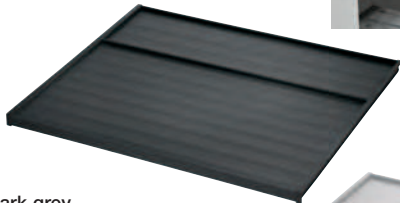

Ninka one2five and one2seven economic lid cover plate

- > Cover plate for use with hanging frame, alternative option to individual lids
- > Suitable for 18/19 mm board thickness
- > Plastic
- > Order qty: 1 pc

Dark grey

Light grey

Order suspension rail separately, shown below

Cover plate for cabinet width	Dark grey	Light grey
300 mm	502.90.252	502.90.652
400 mm	502.90.253	502.90.653
450 mm	502.87.434	502.90.634
500 mm	502.87.435	502.90.655
600 mm	502.87.437	502.90.657

Ninka one2five and one2seven suspension rail

Dark grey

Light grey

- > Lid cover plate suspension rail
- > For mounting the lid cover plate in the cabinet
- > Plastic
- > Order qty: 1 pc (order 2 pcs per lid cover plate)

Finish	Cat. No.
Dark grey	502.87.490
Light grey	502.90.690

Ninka one2five and one2seven individual bin lid

Dark grey

Light grey

- > For waste bins
- > Can be used with lid cover plate
- > Plastic
- > Order qty: 1 pc