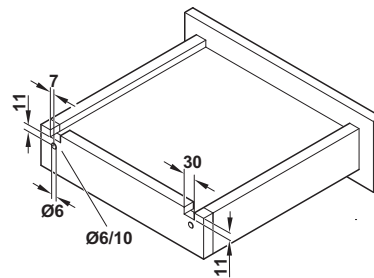

## Häfele Concealed undermount drawer runners, full extension

- > Undermounted
- > 30 kg carrying capacity
- > With integrated soft and self closing mechanism (oil dampers)
- > Front fixing clips are included
- > Galvanized steel
- > Order qty: Multiples of 1 pair

Max. drawer width = internal cabinet width  
- 49 mm + 2x drawer side thickness of T = 19 mm

### Drilling pattern

Length	Extension length	Cabinet length	Cat. No.
<b>30 kg carrying capacity</b>			
270 mm	258 mm	288 mm	433.03.141
300 mm	288 mm	318 mm	433.03.142
350 mm	338 mm	368 mm	433.03.143
400 mm	388 mm	418 mm	433.03.144
450 mm	438 mm	468 mm	433.03.145
500 mm	488 mm	518 mm	433.03.146
550 mm	538 mm	568 mm	433.03.147