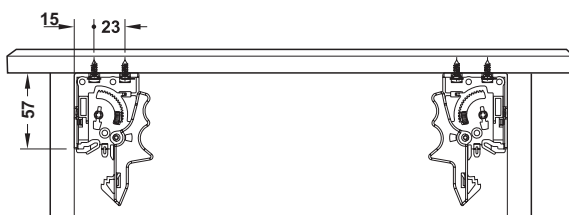

Additional front fixing clips, 1D

- > Additional/replacement parts, for use with undermount runners
- > Screw fixing
- > Plastic
- > Order qty: Multiples of 10 pairs

	Cat. No.
Adjustment clips	433.03.190

TCH TECHNOLOGY 2018. © Häfele U.K. Ltd 2018. Dimensional data not binding. We reserve the right to alter specifications without notice.