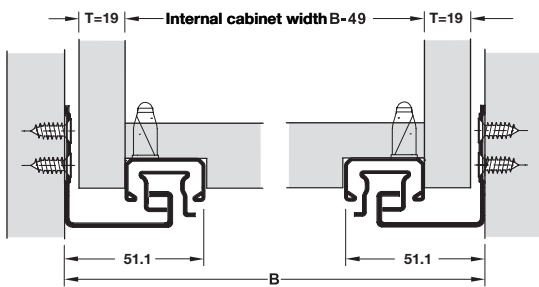

## Häfele Concealed undermount drawer runners, full extension

- > Undermounted
- > 30 kg carrying capacity
- > With integrated soft and self closing mechanism (oil dampers)
- > Front fixing clips are included
- > Galvanized steel
- > Order qty: Multiples of 1 pair

Max. drawer width = internal cabinet width  
- 49 mm + 2x drawer side thickness of T = 19 mm

### Drilling pattern

Length	Extension length	Cabinet length	Cat. No.
<b>30 kg carrying capacity</b>			
270 mm	258 mm	288 mm	433.03.141
300 mm	288 mm	318 mm	433.03.142
350 mm	338 mm	368 mm	433.03.143
400 mm	388 mm	418 mm	433.03.144
450 mm	438 mm	468 mm	433.03.145
500 mm	488 mm	518 mm	433.03.146
550 mm	538 mm	568 mm	433.03.147

TCH TECHNOLOGY 2018. © Häfele U.K. Ltd 2018. Dimensional data not binding. We reserve the right to alter specifications without notice.