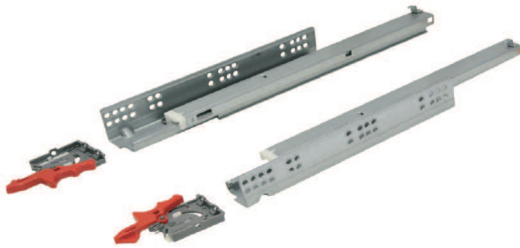

# HÄFELE CONCEALED RUNNERS

Undermounted concealed runners with integrated soft and self closing mechanism

## Häfele Concealed undermount drawer runners, full extension

- > Undermounted
- > 30 kg carrying capacity
- > With integrated soft and self closing mechanism (oil dampers)
- > Front fixing clips are included
- > Galvanized steel
- > Order qty: Multiples of 1 pair