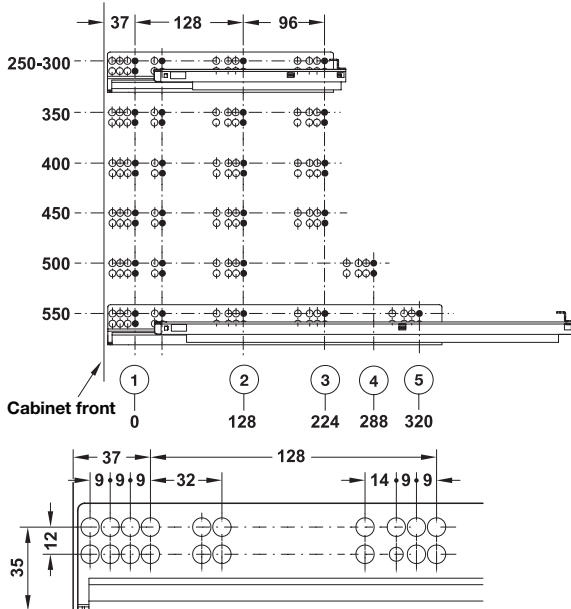

## Häfele Concealed undermount drawer runners, full extension

- > Undermounted
- > 30 kg carrying capacity
- > With integrated soft and self closing mechanism (oil dampers)
- > Front fixing clips are included
- > Galvanized steel
- > Order qty: Multiples of 1 pair

Max. drawer width = internal cabinet width  
- 49 mm + 2x drawer side thickness of T = 19 mm

### Drilling pattern

Length	Extension length	Cabinet length	Cat. No.
<b>30 kg carrying capacity</b>			
270 mm	258 mm	288 mm	433.03.141
300 mm	288 mm	318 mm	433.03.142
350 mm	338 mm	368 mm	433.03.143
400 mm	388 mm	418 mm	433.03.144
450 mm	438 mm	468 mm	433.03.145
500 mm	488 mm	518 mm	433.03.146
550 mm	538 mm	568 mm	433.03.147