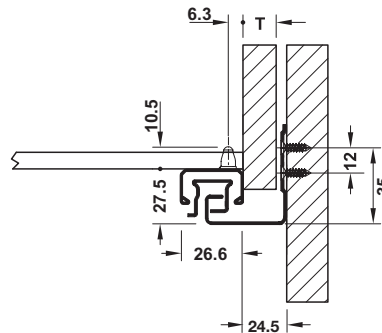

## Häfele Concealed undermount drawer runners, full extension

- > Undermounted
- > 30 kg carrying capacity
- > With integrated soft and self closing mechanism (oil dampers)
- > Front fixing clips are included
- > Galvanized steel
- > Order qty: Multiples of 1 pair

Max. drawer width = internal cabinet width  
- 49 mm + 2x drawer side thickness of T = 19 mm

### Drilling pattern

Length	Extension length	Cabinet length	Cat. No.
<b>30 kg carrying capacity</b>			
270 mm	258 mm	288 mm	433.03.141
300 mm	288 mm	318 mm	433.03.142
350 mm	338 mm	368 mm	433.03.143
400 mm	388 mm	418 mm	433.03.144
450 mm	438 mm	468 mm	433.03.145
500 mm	488 mm	518 mm	433.03.146
550 mm	538 mm	568 mm	433.03.147

TCH TECHNOLOGY 2018. © Häfele U.K. Ltd 2018. Dimensional data not binding. We reserve the right to alter specifications without notice.