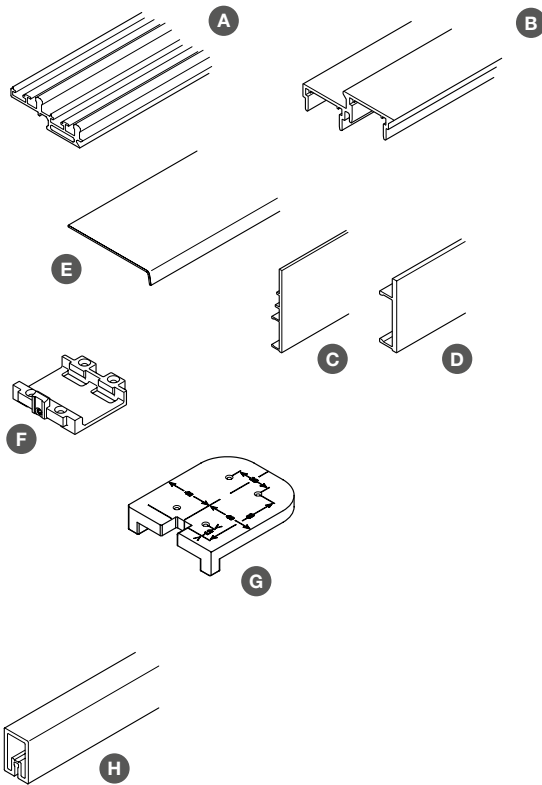

## EKU-COMBINO 65/80 H VF track sets and strengthening profile

- > Track set consists of:
  - A Double running track, pre-drilled for screw mounting, anodised aluminium
  - B Double guide track, pre-drilled for screw mounting, bright aluminium
  - C Panel profile for running track, anodised aluminium
  - D Panel profile for guide track, anodised aluminium
  - E Cover for panel profile
  - F Fixing adaptor, zinc plated
  - G Drilling jig
- > Order qty: 1 set
- Order strengthening profile separately:
  - F Strengthening profile
- > Order qty: 1 pc

Item	2.5 m	4.0 m
A Double running track	1 pc	1 pc
B Double guide track	1 pc	1 pc
C Panel profile for running track	1 pc	1 pc
D Panel profile for guide track	1 pc	1 pc
E Cover for panel profile	1 pc	1 pc
F Fixing adaptor	15 pcs	20 pcs
G Drilling jig	1 pc	1 pc
Track set	405.70.743	405.70.744
Additional items	2.5 m	
H Strengthening profile	405.70.703	

## EKU-COMBINO 65 H VF fitting sets for 2 or 3 doors

- > Fitting sets for 2 or 3 doors include:
  - I Running gear, for inner door, anodised aluminium
  - J Running gear, for outer door, anodised aluminium, with bracket, zinc plated steel
  - K Door stopper for top track, left and right hand, grey plastic
  - L Door follower with soft close, grey plastic
  - M Activator, for door follower, zinc plated steel
  - N Bottom door stopper, grey plastic
  - O Anti-derailment device, red plastic
  - P Guide bracket, for inner door, anodised aluminium
  - Q Guide bracket, for outer door, anodised aluminium
  - R Guide plate, grey plastic
  - S Buffer, with adhesive, 2-piece set
- > Order qty: 1 set