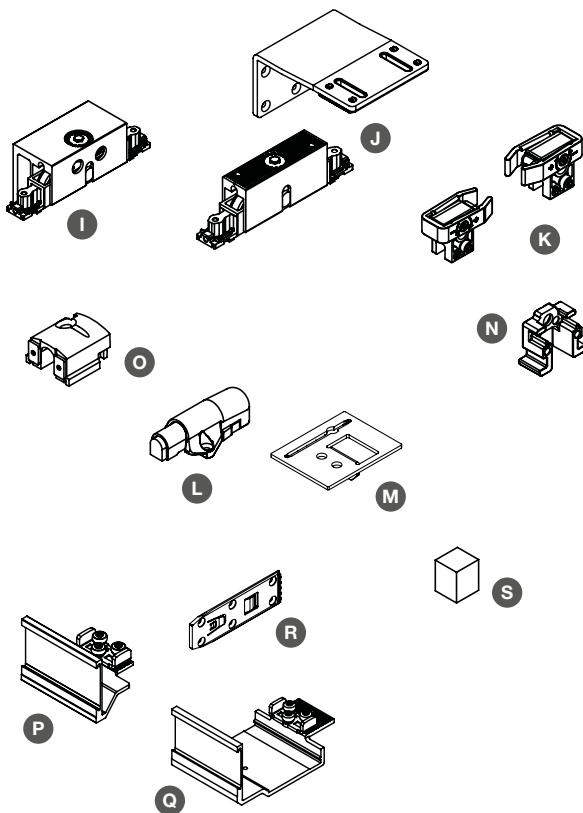

## EKU-COMBINO 65/80 H VF track sets and strengthening profile

- > Track set consists of:
  - A Double running track, pre-drilled for screw mounting, anodised aluminium
  - B Double guide track, pre-drilled for screw mounting, bright aluminium
  - C Panel profile for running track, anodised aluminium
  - D Panel profile for guide track, anodised aluminium
  - E Cover for panel profile
  - F Fixing adaptor, zinc plated
  - G Drilling jig
- > Order qty: 1 set
- Order strengthening profile separately:
  - F Strengthening profile
- > Order qty: 1 pc

Item	2.5 m	4.0 m
A Double running track	1 pc	1 pc
B Double guide track	1 pc	1 pc
C Panel profile for running track	1 pc	1 pc
D Panel profile for guide track	1 pc	1 pc
E Cover for panel profile	1 pc	1 pc
F Fixing adaptor	15 pcs	20 pcs
G Drilling jig	1 pc	1 pc
Track set	405.70.743	405.70.744
Additional items	2.5 m	
H Strengthening profile	405.70.703	

## EKU-COMBINO 65 H VF fitting sets for 2 or 3 doors

- > Fitting sets for 2 or 3 doors include:
  - I Running gear, for inner door, anodised aluminium
  - J Running gear, for outer door, anodised aluminium, with bracket, zinc plated steel
  - K Door stopper for top track, left and right hand, grey plastic
  - L Door follower with soft close, grey plastic
  - M Activator, for door follower, zinc plated steel
  - N Bottom door stopper, grey plastic
  - O Anti-derailment device, red plastic
  - P Guide bracket, for inner door, anodised aluminium
  - Q Guide bracket, for outer door, anodised aluminium
  - R Guide plate, grey plastic
  - S Buffer, with adhesive, 2-piece set
- > Order qty: 1 set