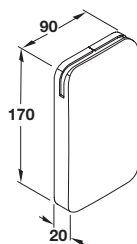

Grass Kinvaro D-M cover cap