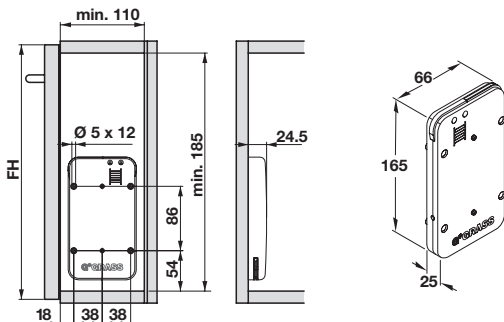

Grass Kinvaro D-M flap stay with pull cable, with spring force adjustment

- > Damped opening and gentle closing
- > Opening angle adjustable via length of pull cable
- > Spring force adjustment
- > Can be used with shallow cabinets from 110 mm depth
- > Flap weight up to 10 kg
- > Flap height 200-480 mm
- > Unhanded
- > Easy to install horizontally or vertically
- > Plastic
- > Order qty: 1 pc

Cover cap not included - order separately

Drill position and space required

FH	A	B
200 - 330	102	194
330 - 430	126	218
430 - 480	136	228

Minimum gap and door protrusion depend on the hinge fitted.

Order cover cap separately in choice of colour shown below

Front		V1 - installed horizontally							
Height		Flap weight including handle (kg)							
(FH)	Spring 60N		Spring 100N		Spring 160 N		Spring 200N		
	1x	2x	1x	2x	1x	2x	1x	2x	
200-230	4.0-4.8	-	4.2-6.2	-	5.8-8.0	-	7.2-10.4	-	
230-270	3.0-4.4	6.0-8.4	3.6-5.2	6.8-9.6	5.2-7.0	-	6.8-8.6	-	
270-330	2.9-3.8	5.6-7.8	3.0-4.6	6.4-8.8	4.6-6.0	8.6-11.8	6.4-7.8	-	
330-380	2.7-3.7	5.0-8.0	3.2-4.3	6.5-8.5	4.3-5.7	8.7-11.1	5.5-7.1	11.9-13.5	
380-430	2.9-3.6	4.5-6.1	3.1-3.9	5.7-7.3	4.5-6.1	8.5-10.1	5.4-6.9	10.9-12.5	
430-460	2.7-3.1	4.3-6.1	2.7-3.9	5.9-8.3	4.1-4.9	8.3-9.5	5.3-5.7	10.1-11.5	
460-480	2.5-2.9	4.1-5.7	2.8-3.8	5.3-7.7	3.8-4.8	7.2-9.6	5.4-5.6	9.8-11.4	

Front		V2 - installed vertically							
Height		Flap weight including handle (kg)							
(FH)	Spring 60N		Spring 100N		Spring 160 N		Spring 200N		
	1x	2x	1x	2x	1x	2x	1x	2x	
200-230	4.1-5.9	-	5.3-7.3	-	-	-	-	-	
230-270	3.3-4.8	6.8-9.6	4.2-6.0	9.6-12.8	-	-	-	-	
270-330	3.2-4.5	6.3-8.1	3.8-5.1	7.9-11.1	5.3-6.5	10.7-12.9	-	-	
330-380	2.6-3.4	5.0-6.5	3.3-4.5	7.3-8.5	4.8-5.6	9.8-11.4	6.7-7.3	11.8-13.0	
380-430	2.5-3.4	5.0-6.2	3.2-4.2	6.2-8.2	6.1-8.0	9.0-10.4	5.9-6.6	13.3-14.9	
430-460	2.3-3.0	4.6-6.2	3.0-3.8	6.2-7.8	4.6-5.4	12.9-15.5	5.6-6.6	11.4-12.2	
460-480	2.4-3.2	4.6-6.0	2.8-4.0	5.6-7.8	4.5-5.4	8.8-10.4	5.4-6.0	10.8-11.6	