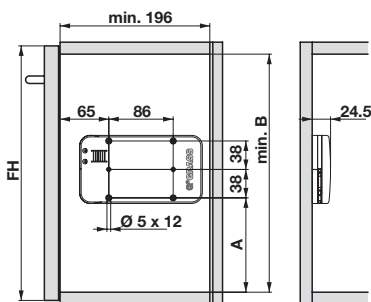

Grass Kinvaro D-M flap stay with pull cable, with spring force adjustment

- > Damped opening and gentle closing
- > Opening angle adjustable via length of pull cable
- > Spring force adjustment
- > Can be used with shallow cabinets from 110 mm depth
- > Flap weight up to 10 kg
- > Flap height 200-480 mm
- > Unhanded
- > Easy to install horizontally or vertically
- > Plastic
- > Order qty: 1 pc

Cover cap not included - order separately

Drill position and space required

FH	A	B
200 - 330	102	194
330 - 430	126	218
430 - 480	136	228

Minimum gap and door protrusion depend on the hinge fitted.

Order cover cap separately in choice of colour shown below

Front		V1 - installed horizontally							
Height		Flap weight including handle (kg)							
(FH)	Spring 60N		Spring 100N		Spring 160 N		Spring 200N		
	1x	2x	1x	2x	1x	2x	1x	2x	
200-230	4.0-4.8	-	4.2-6.2	-	5.8-8.0	-	7.2-10.4	-	
230-270	3.0-4.4	6.0-8.4	3.6-5.2	6.8-9.6	5.2-7.0	-	6.8-8.6	-	
270-330	2.9-3.8	5.6-7.8	3.0-4.6	6.4-8.8	4.6-6.0	8.6-11.8	6.4-7.8	-	
330-380	2.7-3.7	5.0-8.0	3.2-4.3	6.5-8.5	4.3-5.7	8.7-11.1	5.5-7.1	11.9-13.5	
380-430	2.9-3.6	4.5-6.1	3.1-3.9	5.7-7.3	4.5-6.1	8.5-10.1	5.4-6.9	10.9-12.5	
430-460	2.7-3.1	4.3-6.1	2.7-3.9	5.9-8.3	4.1-4.9	8.3-9.5	5.3-5.7	10.1-11.5	
460-480	2.5-2.9	4.1-5.7	2.8-3.8	5.3-7.7	3.8-4.8	7.2-9.6	5.4-5.6	9.8-11.4	

Front		V2 - installed vertically							
Height		Flap weight including handle (kg)							
(FH)	Spring 60N		Spring 100N		Spring 160 N		Spring 200N		
	1x	2x	1x	2x	1x	2x	1x	2x	
200-230	4.1-5.9	-	5.3-7.3	-	-	-	-	-	
230-270	3.3-4.8	6.8-9.6	4.2-6.0	9.6-12.8	-	-	-	-	
270-330	3.2-4.5	6.3-8.1	3.8-5.1	7.9-11.1	5.3-6.5	10.7-12.9	-	-	
330-380	2.6-3.4	5.0-6.5	3.3-4.5	7.3-8.5	4.8-5.6	9.8-11.4	6.7-7.3	11.8-13.0	
380-430	2.5-3.4	5.0-6.2	3.2-4.2	6.2-8.2	6.1-8.0	9.0-10.4	5.9-6.6	13.3-14.9	
430-460	2.3-3.0	4.6-6.2	3.0-3.8	6.2-7.8	4.6-5.4	12.9-15.5	5.6-6.6	11.4-12.2	
460-480	2.4-3.2	4.6-6.0	2.8-4.0	5.6-7.8	4.5-5.4	8.8-10.4	5.4-6.0	10.8-11.6	