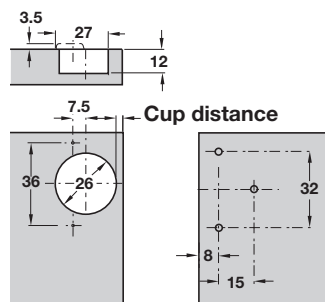

Grass mini hinge

- > For overlay doors
- > Opening angle 92°
- > Sprung
- > Ø 26 mm cup
- > For door thickness up to 19 mm
- > Screw fixing
- > Nickel-plated stamped steel cup and nickel-plated zinc alloy arm
- > Order fixing screws separately
- > Order qty: 1 pc

Overlay	6	7	8
Cup distance	4	5	6

	Cat. No.
Mini hinge	361.73.500