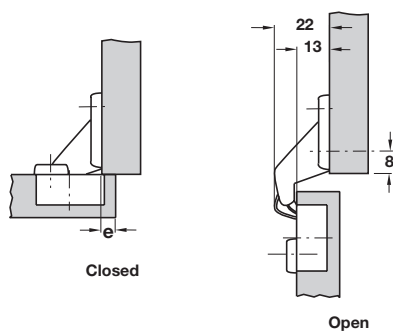

Grass mini hinge

- > For overlay doors
- > Opening angle 92°
- > Sprung
- > Ø 26 mm cup
- > For door thickness up to 19 mm
- > Screw fixing
- > Nickel-plated stamped steel cup and nickel-plated zinc alloy arm
- > Order fixing screws separately
- > Order qty: 1 pc

Overlay	6	7	8
Cup distance	4	5	6

	Cat. No.
Mini hinge	361.73.500