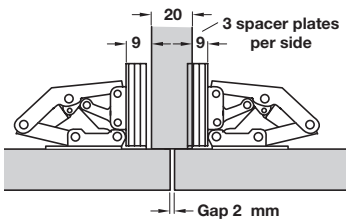

Easy mount concealed hinge

- > Opening angle 90°
- > Easily installed by screw fixing
- > Unsprung or sprung
- > For minimum door thickness 16 mm
- > For side panels 16 - 22 mm thick
- > To hinge one overlay door, side or centre panel mounted or one inset door, side panel mounted
- > Zinc-plated steel hinge
- > Order fixing screws separately
- > Order qty: 1 pc

Door overlay	14 mm	16 mm	16 mm	16 mm
Gap	2 mm	1 mm	2 mm	3 mm
No. of spacer plates	3	2	2	2
Side panel thickness	16 mm	17 mm	18 mm	19 mm

Door overlay	20 mm	20 mm	20 mm
Gap	-	1 mm	2 mm
No. of spacer plates	-	-	-
Side panel thickness	20 mm	21 mm	22 mm

Type	Unsprung	Sprung
90°	343.34.960	343.33.970

Spacer plate

- > Drilling dimensions as per hinge
- > 2 mm thick
- > White plastic
- > Order fixing screws separately
- > Order qty: 1 pc

Opening angle	Cat. No.
90°	343.34.780