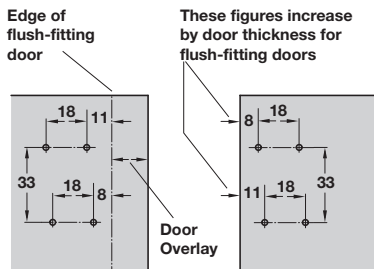

Easy mount concealed hinge

- > Opening angle 90°
- > Easily installed by screw fixing
- > Unsprung or sprung
- > For minimum door thickness 16 mm
- > For side panels 16 - 22 mm thick
- > To hinge one overlay door, side or centre panel mounted or one inset door, side panel mounted
- > Zinc-plated steel hinge
- > Order fixing screws separately
- > Order qty: 1 pc

Door overlay	14 mm	16 mm	16 mm	16 mm
Gap	2 mm	1 mm	2 mm	3 mm
No. of spacer plates	3	2	2	2
Side panel thickness	16 mm	17 mm	18 mm	19 mm

Door overlay	20 mm	20 mm	20 mm
Gap	-	1 mm	2 mm
No. of spacer plates	-	-	-
Side panel thickness	20 mm	21 mm	22 mm

Type	Unsprung	Sprung
90°	343.34.960	343.33.970

Spacer plate

- > Drilling dimensions as per hinge
- > 2 mm thick
- > White plastic
- > Order fixing screws separately
- > Order qty: 1 pc

Opening angle	Cat. No.
90°	343.34.780