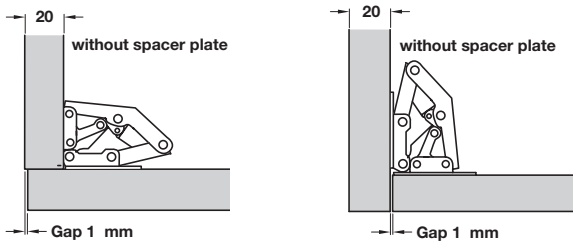

Easy mount concealed hinge

- > Opening angle 90°
- > Easily installed by screw fixing
- > Unsprung or sprung
- > For minimum door thickness 16 mm
- > For side panels 16 - 22 mm thick
- > To hinge one overlay door, side or centre panel mounted or one inset door, side panel mounted
- > Zinc-plated steel hinge
- > Order fixing screws separately
- > Order qty: 1 pc

Door overlay	14 mm	16 mm	16 mm	16 mm
Gap	2 mm	1 mm	2 mm	3 mm
No. of spacer plates	3	2	2	2
Side panel thickness	16 mm	17 mm	18 mm	19 mm

Door overlay	20 mm	20 mm	20 mm
Gap	-	1 mm	2 mm
No. of spacer plates	-	-	-
Side panel thickness	20 mm	21 mm	22 mm

Type	Unsprung	Sprung
90°	343.34.960	343.33.970

Spacer plate

- > Drilling dimensions as per hinge
- > 2 mm thick
- > White plastic
- > Order fixing screws separately
- > Order qty: 1 pc

Opening angle	Cat. No.
90°	343.34.780