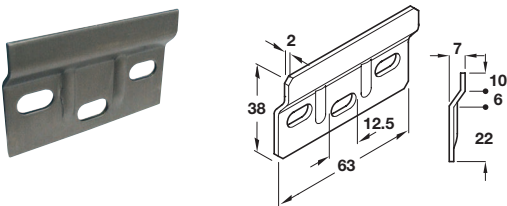

Wall plate

- > For use with concealed brackets
- > Bright steel
- > Order qty: Multiples of 100 pcs

Plate thickness	Cat. No.
2 mm	290.08.921