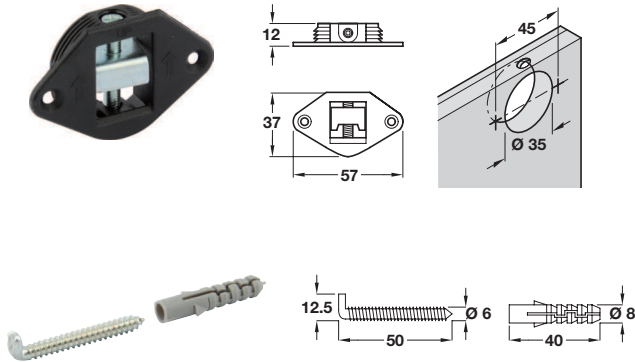

# CONCEALED HANGERS

Hanging brackets for fixing mirrors, panels and small wall cabinets.

## Concealed bracket, with embedded bracket and screw hook set

- > For use with screw hook included
- > Adjustable coupling for fastening panels and mirrors
- > A through hole from the top end panel allows you to adjust the bracket and get the panel perfectly level
- > Enables panels to be adjusted, removed and secured again with extreme ease
- > Load carrying capacity 40 kg per hanger when used with the screw hook
- > Nylon box with steel hooks
- > Order qty: 1 set

## Wall plate

- > For use with concealed brackets
- > Bright steel
- > Order qty: Multiples of 100 pcs

Plate thickness	Cat. No.
2 mm	290.08.921

## Wall plate

- > For use with concealed brackets
- > Bright steel
- > Order qty: 1 pc

Plate thickness	Cat. No.
2 mm	290.08.925