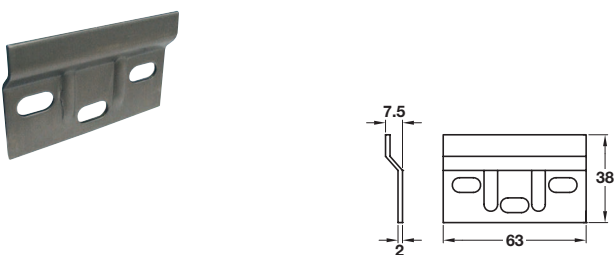

## Concealed bracket, with embedded bracket and screw hook set

- > For use with screw hook included
- > Adjustable coupling for fastening panels and mirrors
- > A through hole from the top end panel allows you to adjust the bracket and get the panel perfectly level
- > Enables panels to be adjusted, removed and secured again with extreme ease
- > Load carrying capacity 40 kg per hanger when used with the screw hook
- > Nylon box with steel hooks
- > Order qty: 1 set

## Wall plate

- > For use with concealed brackets
- > Bright steel
- > Order qty: Multiples of 100 pcs

Plate thickness	Cat. No.
2 mm	290.08.921

## Wall plate

- > For use with concealed brackets
- > Bright steel
- > Order qty: 1 pc

Plate thickness	Cat. No.
2 mm	290.08.925