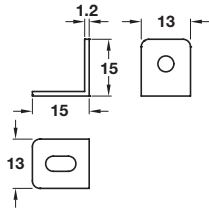

Angled bracket

- > Excellent for holding face frames on kitchen cabinets
- > Mild steel
- > Order qty: 1 pc

Finish	Cat. No.
Galvanized	260.26.972

Angled bracket

- > Screw fixing
- > For furniture assembly
- > Steel
- > Order qty: 1 pc

Finish	Cat. No.
Bright zinc plated	290.08.932

Metal door stop

- > Screw fixing
- > Excellent for use on inset kitchen cabinets
- > Order qty: 1 pc

Order door buffers, 356.22.420 separately

Finish	Cat. No.
Nickel	260.22.952