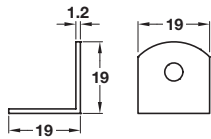

Angled bracket

- > Excellent for holding face frames on kitchen cabinets
- > Mild steel
- > Order qty: 1 pc

Finish	Cat. No.
Galvanized	260.26.972

Angled bracket

- > Screw fixing
- > For furniture assembly
- > Steel
- > Order qty: 1 pc

Finish	Cat. No.
Bright zinc plated	290.08.932

Metal door stop

- > Screw fixing
- > Excellent for use on inset kitchen cabinets
- > Order qty: 1 pc

Order door buffers, 356.22.420 separately

Finish	Cat. No.
Nickel	260.22.952