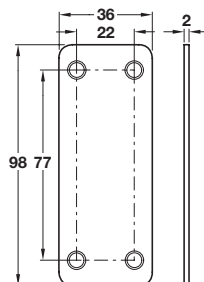

## Connecting plate

- > Screw fixing
- > For furniture assembly
- > Galvanized steel
- > Order qty: Multiples of 50 pcs

Length	Cat. No.
50 mm	260.21.509
70 mm	260.21.705

## Connecting plate

- > Screw fixing
- > For furniture assembly
- > Galvanized steel
- > Order qty: Multiples of 50 pcs

Length	Cat. No.
60 mm	260.20.011
80 mm	260.20.020
100 mm	260.20.039

## Connecting plate

- > Screw fixing
- > Steel
- > Order qty: Multiples of 100 pcs

Finish	Cat. No.
Steel	260.22.020

## Connecting plate

- > Screw fixing
- > Steel
- > Order qty: Multiples of 10 pcs

Finish	Cat. No.
Bright zinc-plated	260.21.950

TOH TECHNOLOGY 2018, © Hafele U.K., Ltd 2018. Dimensional data not binding. We reserve the right to alter specifications without notice.