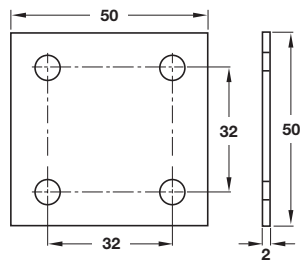

- > Screw fixing
- > Steel
- > Order qty: Multiples of 100 pcs

Finish	Cat. No.
Steel	260.22.020