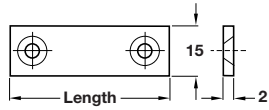

## Connecting plate

- > Screw fixing
- > For furniture assembly
- > Galvanized steel
- > Order qty: Multiples of 50 pcs

Length	Cat. No.
50 mm	260.21.509
70 mm	260.21.705