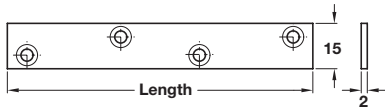

## Connecting plate

- > Screw fixing
- > For furniture assembly
- > Galvanized steel
- > Order qty: Multiples of 50 pcs

Length	Cat. No.
50 mm	260.21.509
70 mm	260.21.705

## Connecting plate

- > Screw fixing
- > For furniture assembly
- > Galvanized steel
- > Order qty: Multiples of 50 pcs

Length	Cat. No.
60 mm	260.20.011
80 mm	260.20.020
100 mm	260.20.039

## Connecting plate

- > Screw fixing
- > Steel
- > Order qty: Multiples of 10 pcs

Finish	Cat. No.
Bright zinc-plated	260.21.950

TOH TECHNOLOGY 2018, © Hafele U.K., Ltd 2018. Dimensional data not binding. We reserve the right to alter specifications without notice.