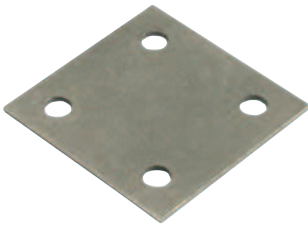

## Connecting plate

- > Screw fixing
- > For furniture assembly
- > Galvanized steel
- > Order qty: Multiples of 50 pcs

Length	Cat. No.
50 mm	260.21.509
70 mm	260.21.705

## Connecting plate

- > Screw fixing
- > For furniture assembly
- > Galvanized steel
- > Order qty: Multiples of 50 pcs

Length	Cat. No.
60 mm	260.20.011
80 mm	260.20.020
100 mm	260.20.039

## Connecting plate

- > Screw fixing
- > Steel
- > Order qty: Multiples of 100 pcs

Finish	Cat. No.
Steel	260.22.020

## Connecting plate

- > Screw fixing
- > Steel
- > Order qty: Multiples of 10 pcs

Finish	Cat. No.
Bright zinc-plated	260.21.950

TOH TECHNOLOGY 2018, © Hafele U.K., Ltd 2018. Dimensional data not binding. We reserve the right to alter specifications without notice.