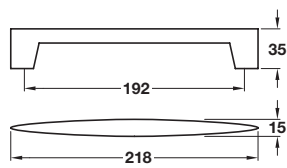

OVAL handle

Product is subject to variations in colour and dimensions due to being manufactured from natural materials

- > Order M4 handle screws separately
- > Walnut, lacquered
- > Order qty: 1 pc

Finish	Cat. No.
Walnut	193.18.757

4

Furniture Handles: Urban

CONTACT handle

Product is subject to variations in colour and dimensions due to being manufactured from natural materials

- > Order M4 handle screws separately
- > Walnut, lacquered
- > Order qty: 1 pc

Finish	Cat. No.
Walnut	193.18.766

TCH DESIGN 2020. © Häfele U.K. Ltd 2020. Dimensional data not binding. We reserve the right to alter specifications without notice.