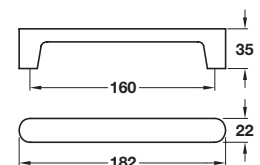

OVAL handle

Product is subject to variations in colour and dimensions due to being manufactured from natural materials

- > Order M4 handle screws separately
- > Walnut, lacquered
- > Order qty: 1 pc

Finish	Cat. No.
Walnut	193.18.757

4

Furniture Handles: Urban

CONTACT handle

Product is subject to variations in colour and dimensions due to being manufactured from natural materials

- > Order M4 handle screws separately
- > Walnut, lacquered
- > Order qty: 1 pc

Finish	Cat. No.
Walnut	193.18.766

TCH DESIGN 2020. © Häfele U.K. Ltd 2020. Dimensional data not binding. We reserve the right to alter specifications without notice.