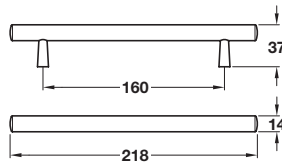

# TILAA

4

Furniture Handles: Urban

TILAA bar handle

Product is subject to variations in colour and dimensions due to being manufactured from natural materials

- > 2x M4 x 30 mm handle screws included
- > \*Order M4 handles screws separately
- > Oak or walnut and copper
- > Order qty: 1 pc

TOH DESIGN 2020. © Häfele U.K. Ltd 2020. Dimensional data not binding. We reserve the right to alter specifications without notice.