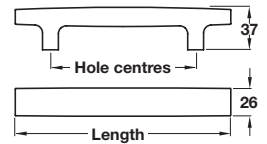

VENUS

4

Furniture Handles: Urban

VENUS pull handle

Product is subject to variations in colour and dimensions due to being manufactured from natural materials

- > Order M4 handle screws separately
- > Oak, lacquered
- > Order qty: 1 pc

Length	Hole centres	Lacquered oak
190 mm	128 mm	193.18.430
316 mm	224 mm	193.18.431

TOH DESIGN 2020. © Häfele U.K. Ltd 2020. Dimensional data not binding. We reserve the right to alter specifications without notice.