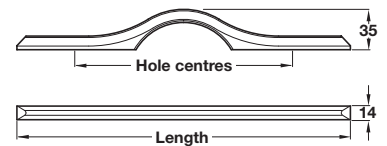

EROS

4

Furniture Handles: Urban

EROS pull handle

Product is subject to variations in colour and dimensions due to being manufactured from natural materials

- > Order M4 handle screws separately
- > Oak, lacquered
- > Order qty: 1 pc

Length	Hole centres	Oak lacquered
294 mm	192 mm	193.18.420
394 mm	256 mm	193.18.421
594 mm	192/512 mm	193.18.423

TOH DESIGN 2020. © Häfele U.K. Ltd 2020. Dimensional data not binding. We reserve the right to alter specifications without notice.