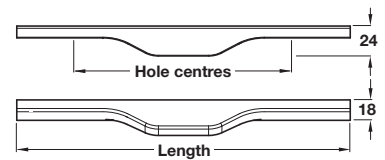

ULTRA

ULTRA pull handle

Product is subject to variations in colour and dimensions due to being manufactured from natural materials

- > Order M4 handle screws separately
- > Ash
- > Order qty: 1 pc

Length	Hole centres	Black (ash)
294 mm	192 mm	193.18.417
394 mm	256 mm	193.18.418
594 mm	160/480 mm	193.18.419