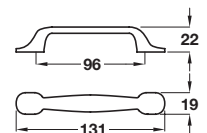

## HENRIETTA knob

- > 1x M4 x 25 mm handle screw included
- > Zinc alloy
- > Order qty: 1 pc

Finish	Cat. No.
Polished chrome	134.39.210
Stainless steel effect	134.39.020

## HENRIETTA cup handle

- > 2x M4 x 25 mm and 2x M4 x 45 mm snap off handle screws included
- > \*Order M4 handle screws separately
- > Zinc alloy
- > Order qty: 1 pc

Finish	Cat. No.
Polished chrome	166.11.204*
Stainless steel effect	166.11.400*
Polished black nickel	166.11.305

## HENRIETTA D handle

- > 2x M4 x 25 mm handles screws and 2x M4 x 45 mm snap off handle screws included
- > \*Order fixing screws separately for stainless steel effect finish
- > Aluminium
- > Order qty: 1 pc