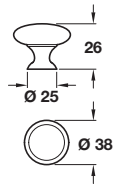

## HENRIETTA knob

- > 1x M4 x 25 mm handle screw included
- > Zinc alloy
- > Order qty: 1 pc

Finish	Cat. No.
Polished chrome	134.39.210
Stainless steel effect	134.39.020

## HENRIETTA cup handle

- > 2x M4 x 25 mm and 2x M4 x 45 mm snap off handle screws included
- > \*Order M4 handle screws separately
- > Zinc alloy
- > Order qty: 1 pc

Finish	Cat. No.
Polished chrome	166.11.204*
Stainless steel effect	166.11.400*
Polished black nickel	166.11.305

The MAYBERRY knob shown on page 4.140 also matches the HENRIETTA cup handle

## HENRIETTA D handle

- > 2x M4 x 25 mm handles screws and 2x M4 x 45 mm snap off handle screws included
- > \*Order fixing screws separately for stainless steel effect finish
- > Aluminium
- > Order qty: 1 pc