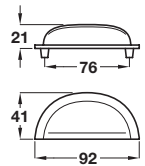

## HENRIETTA knob

- > 1x M4 x 25 mm handle screw included
- > Zinc alloy
- > Order qty: 1 pc

Finish	Cat. No.
Polished chrome	134.39.210
Stainless steel effect	134.39.020

## HENRIETTA cup handle

- > 2x M4 x 25 mm and 2x M4 x 45 mm snap off handle screws included
- > \*Order M4 handle screws separately
- > Zinc alloy
- > Order qty: 1 pc

Finish	Cat. No.
Polished chrome	166.11.204*
Stainless steel effect	166.11.400*
Polished black nickel	166.11.305

## HENRIETTA D handle

- > 2x M4 x 25 mm handles screws and 2x M4 x 45 mm snap off handle screws included
- > \*Order fixing screws separately for stainless steel effect finish
- > Aluminium
- > Order qty: 1 pc