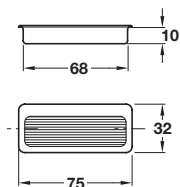

ROYA inset handle

- > Order round-head metal pin, Ø 1.6 separately
- > Brass
- > Order qty: 1 pc

Finish	Cat No.
Polished chrome, matt black inside	151.14.235

TILLE inset handle

- > Order round-head metal pin, Ø 1.6 separately
- > Brass
- > Order qty: 1 pc

Finish	Cat No.
Polished chrome, matt inside	151.14.226

AROS inset handle

- > Order round-head metal pin, Ø 1.6 separately
- > Brass
- > Order qty: 1 pc

Finish	Cat. No.
Polished nickel plated, matt inside	155.01.545

BESBRE inset handle

- > Order round-head metal pin, Ø 1.6 separately
- > Brass
- > Order qty: 1 pc

Finish	Cat. No.
Polished nickel, matt inside	155.01.546