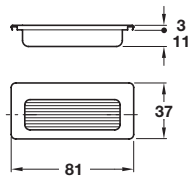

ROYA inset handle

- > Order round-head metal pin, Ø 1.6 separately
- > Brass
- > Order qty: 1 pc

Finish	Cat No.
Polished chrome, matt black inside	151.14.235

TILLE inset handle

- > Order round-head metal pin, Ø 1.6 separately
- > Brass
- > Order qty: 1 pc

Finish	Cat No.
Polished chrome, matt inside	151.14.226

AROS inset handle

- > Order round-head metal pin, Ø 1.6 separately
- > Brass
- > Order qty: 1 pc

Finish	Cat. No.
Polished nickel plated, matt inside	155.01.545

BESBRE inset handle

- > Order round-head metal pin, Ø 1.6 separately
- > Brass
- > Order qty: 1 pc

Finish	Cat. No.
Polished nickel, matt inside	155.01.546