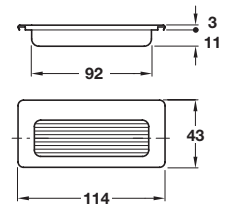

ROYA inset handle

- > Order round-head metal pin, Ø 1.6 separately
- > Brass
- > Order qty: 1 pc

Finish	Cat No.
Polished chrome, matt black inside	151.14.235

TILLE inset handle

- > Order round-head metal pin, Ø 1.6 separately
- > Brass
- > Order qty: 1 pc

Finish	Cat No.
Polished chrome, matt inside	151.14.226

AROS inset handle

- > Order round-head metal pin, Ø 1.6 separately
- > Brass
- > Order qty: 1 pc

Finish	Cat. No.
Polished nickel plated, matt inside	155.01.545

BESBRE inset handle

- > Order round-head metal pin, Ø 1.6 separately
- > Brass
- > Order qty: 1 pc

Finish	Cat. No.
Polished nickel, matt inside	155.01.546