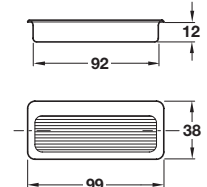

ROYA inset handle

- > Order round-head metal pin, Ø 1.6 separately
- > Brass
- > Order qty: 1 pc

Finish	Cat No.
Polished chrome, matt black inside	151.14.235

TILLE inset handle

- > Order round-head metal pin, Ø 1.6 separately
- > Brass
- > Order qty: 1 pc

Finish	Cat No.
Polished chrome, matt inside	151.14.226

AROS inset handle

- > Order round-head metal pin, Ø 1.6 separately
- > Brass
- > Order qty: 1 pc

Finish	Cat. No.
Polished nickel plated, matt inside	155.01.545

BESBRE inset handle

- > Order round-head metal pin, Ø 1.6 separately
- > Brass
- > Order qty: 1 pc

Finish	Cat. No.
Polished nickel, matt inside	155.01.546