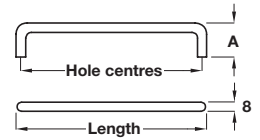

D handle, Ø 8 mm

4

Furniture Handles: Sleek and Simple

- > Order M4 handle screws separately
- > Steel
- > Order qty: 1 pc

Length	Hole centres	Dim. A	Cat. No.
Polished chrome			
104 mm	96 mm	30 mm	116.07.225
136 mm	128 mm	30 mm	116.07.244
168 mm	160 mm	30 mm	106.44.204
264 mm	256 mm	28 mm	106.44.207
Aluminium coloured			
104 mm	96 mm	30 mm	106.44.402
136 mm	128 mm	30 mm	106.44.403
168 mm	160 mm	30 mm	106.44.404
200 mm	192 mm	28 mm	106.44.405
264 mm	256 mm	28 mm	106.44.407
328 mm	320 mm	28 mm	106.44.409
456 mm	448 mm	30 mm	106.44.413
Black			
136 mm	128 mm	28 mm	106.44.303
White			
104 mm	96 mm	28 mm	106.44.702
136 mm	128 mm	28 mm	106.44.703

D handle, Ø 8 mm

- > Order M4 handle screws separately
- > Steel
- > Order qty: 1 pc

Length	Hole centres	Dim. A	Matt nickel-plated
200 mm	192 mm	35 mm	155.00.914

TOH DESIGN 2020. © Häfele U.K. Ltd 2020. Dimensional data not binding. We reserve the right to alter specifications without notice.