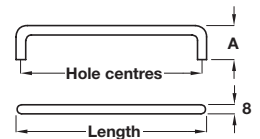

D handle, Ø 8 mm

4

Furniture Handles: Sleek and Simple

- > Order M4 handle screws separately
- > Steel
- > Order qty: 1 pc

Length	Hole centres	Dim. A	Cat. No.
Polished chrome			
104 mm	96 mm	30 mm	116.07.225
136 mm	128 mm	30 mm	116.07.244
168 mm	160 mm	30 mm	106.44.204
264 mm	256 mm	28 mm	106.44.207
Aluminium coloured			
104 mm	96 mm	30 mm	106.44.402
136 mm	128 mm	30 mm	106.44.403
168 mm	160 mm	30 mm	106.44.404
200 mm	192 mm	28 mm	106.44.405
264 mm	256 mm	28 mm	106.44.407
328 mm	320 mm	28 mm	106.44.409
456 mm	448 mm	30 mm	106.44.413
Black			
136 mm	128 mm	28 mm	106.44.303
White			
104 mm	96 mm	28 mm	106.44.702
136 mm	128 mm	28 mm	106.44.703

D handle, Ø 8 mm

- > Order M4 handle screws separately
- > Steel
- > Order qty: 1 pc

Length	Hole centres	Dim. A	Matt nickel-plated
200 mm	192 mm	35 mm	155.00.914

TOH DESIGN 2020. © Häfele U.K. Ltd 2020. Dimensional data not binding. We reserve the right to alter specifications without notice.