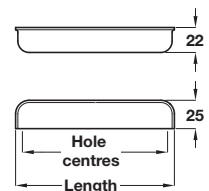

ODESSA

ODESSA cup handle

- > Order M4 handle screws separately
- > Zinc alloy
- > Order qty: 1 pc

	64 mm	128 mm
Hole centres	64 mm	128 mm
Length	78 mm	140 mm
Polished chrome	151.40.660	151.40.665
Stainless steel effect	151.40.661	151.40.666
Brushed copper	151.40.662	151.40.667

TOH DESIGN 2020. © Häfele U.K. Ltd 2020. Dimensional data not binding. We reserve the right to alter specifications without notice.