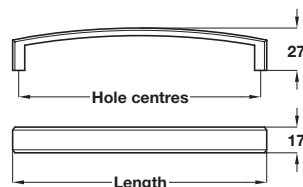

MULBERRY knob

Note: ± 3 mm tolerance on non-critical dimensions

- > Order M4 handle screws separately
- > *1x M4 x 25 mm handle screw included
- > Brass
- > Order qty: 1 pc

Finish	Cat. No.
Diameter Ø 32 mm, height 36 mm	
Polished nickel	123.02.700*
Diameter Ø 38 mm, height 42 mm	
Polished nickel	123.02.710*
Polished chrome	134.97.220
Brushed copper	134.97.020

MULBERRY D handle

Note: ± 3 mm tolerance on non-critical dimensions and ± 1 mm on hole centre dimensions

- > 2x M4 x 25 mm handle screws included
- > Brass
- > Order qty: 1 pc

Length	Hole centres	Polished nickel
135 mm	128 mm	116.35.255
168 mm	160 mm	116.35.256

MULBERRY cup handle

Note: ± 3 mm tolerance on non-critical dimensions and ± 1 mm on hole centre dimensions

- > Order M4 handle screws separately
- > *2x M4 x 25 mm handle screws included
- > Brass
- > Order qty: 1 pc

Finish	Cat. No.
Length 77 mm, hole centres 64 mm	
Polished nickel	151.40.203*
Length 108 mm, hole centres 96 mm	
Polished nickel	151.40.204*
Polished chrome	151.40.254
Brushed copper	151.40.154
Length 204 mm, hole centres 192 mm	
Polished nickel	151.40.207*