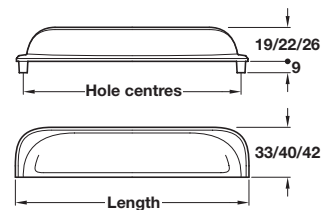

MULBERRY knob

Note: ± 3 mm tolerance on non-critical dimensions

- > Order M4 handle screws separately
- > *1x M4 x 25 mm handle screw included
- > Brass
- > Order qty: 1 pc

Finish	Cat. No.
Diameter Ø 32 mm, height 36 mm	
Polished nickel	123.02.700*
Diameter Ø 38 mm, height 42 mm	
Polished nickel	123.02.710*
Polished chrome	134.97.220
Brushed copper	134.97.020

MULBERRY D handle

Note: ± 3 mm tolerance on non-critical dimensions and ± 1 mm on hole centre dimensions

- > 2x M4 x 25 mm handle screws included
- > Brass
- > Order qty: 1 pc

Length	Hole centres	Polished nickel
135 mm	128 mm	116.35.255
168 mm	160 mm	116.35.256

MULBERRY cup handle

Note: ± 3 mm tolerance on non-critical dimensions and ± 1 mm on hole centre dimensions

- > Order M4 handle screws separately
- > *2x M4 x 25 mm handle screws included
- > Brass
- > Order qty: 1 pc

Finish	Cat. No.
Length 77 mm, hole centres 64 mm	
Polished nickel	151.40.203*
Length 108 mm, hole centres 96 mm	
Polished nickel	151.40.204*
Polished chrome	151.40.254
Brushed copper	151.40.154
Length 204 mm, hole centres 192 mm	
Polished nickel	151.40.207*