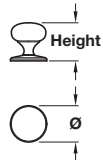

MULBERRY knob

Note: ± 3 mm tolerance on non-critical dimensions

- > Order M4 handle screws separately
- > *1x M4 x 25 mm handle screw included
- > Brass
- > Order qty: 1 pc

Finish	Cat. No.
Diameter Ø 32 mm, height 36 mm	
Polished nickel	123.02.700*
Diameter Ø 38 mm, height 42 mm	
Polished nickel	123.02.710*
Polished chrome	134.97.220
Brushed copper	134.97.020

MULBERRY D handle

Note: ± 3 mm tolerance on non-critical dimensions and ± 1 mm on hole centre dimensions

- > 2x M4 x 25 mm handle screws included
- > Brass
- > Order qty: 1 pc

Length	Hole centres	Polished nickel
135 mm	128 mm	116.35.255
168 mm	160 mm	116.35.256

MULBERRY cup handle

Note: ± 3 mm tolerance on non-critical dimensions and ± 1 mm on hole centre dimensions

- > Order M4 handle screws separately
- > *2x M4 x 25 mm handle screws included
- > Brass
- > Order qty: 1 pc

Finish	Cat. No.
Length 77 mm, hole centres 64 mm	
Polished nickel	151.40.203*
Length 108 mm, hole centres 96 mm	
Polished nickel	151.40.204*
Polished chrome	151.40.254
Brushed copper	151.40.154
Length 204 mm, hole centres 192 mm	
Polished nickel	151.40.207*