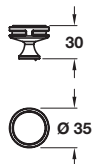

OBERON

4

Furniture Handles: Modern Classics

OBERON knob

- > 1x 8/32 x 1" (non-metric) screw included
- > Zinc alloy
- > Order qty: 1 pc

Finish	Cat. No.
Golden champagne	133.50.618
Polished nickel	133.50.622

All handles on this page include 8/32 x 1" (non-metric) screws. If you require a different length order non-metric cut off screw Cat. No. 022.24.881 shown on page 4.253

TOH DESIGN 2020. © Häfele U.K. Ltd 2020. Dimensional data not binding. We reserve the right to alter specifications without notice.