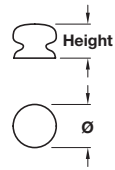

VICTORIA knob

- > Order M4 handle screws separately
- > Ceramic
- > Order qty: 1 pc

Diameter	Height	White	Magnolia	Black
Ø 38 mm	30 mm	130.48.701	130.48.407	130.48.309
Ø 50 mm	39 mm	-	-	130.48.302

CALVIN knob