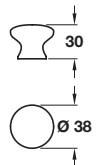

VICTORIA knob

- > Order M4 handle screws separately
- > Ceramic
- > Order qty: 1 pc

Diameter	Height	White	Magnolia	Black
Ø 38 mm	30 mm	130.48.701	130.48.407	130.48.309
Ø 50 mm	39 mm	-	-	130.48.302

CALVIN knob