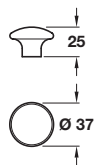

VICTORIA knob

- > Order M4 handle screws separately
- > Ceramic
- > Order qty: 1 pc

Diameter	Height	White	Magnolia	Black
Ø 38 mm	30 mm	130.48.701	130.48.407	130.48.309
Ø 50 mm	39 mm	-	-	130.48.302

CALVIN knob

- > Order M4 handle screws separately
- > Porcelain
- > Order qty: 1 pc

Finish	Cat. No.
White	130.19.710

- > Order M4 handle screws separately
- > Ceramic
- > Order qty: 1 pc

Finish	Cat. No.
White	130.17.700