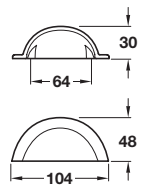

SMOOTH knob

- > 1x M4 handle screw included
- > Cast iron
- > Order qty: 1 pc

Finish	Cat. No.
Natural iron	120.67.961

SMOOTH cup handle

- > 2x M4 handle screws included
- > Cast iron
- > Order qty: 1 pc

Finish	Cat. No.
Natural iron	120.67.951

SMOOTH bow handle

- > 2x M4 handle screws included
- > Cast iron
- > Order qty: 1 pc

Finish	Cat. No.
Natural iron	120.67.963

TCH DESIGN 2020. © Häfele U.K. Ltd 2020. Dimensional data not binding. We reserve the right to alter specifications without notice.