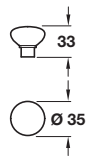

SMOOTH knob

- > 1x M4 handle screw included
- > Cast iron
- > Order qty: 1 pc

Finish	Cat. No.
Natural iron	120.67.961

SMOOTH cup handle

- > 2x M4 handle screws included
- > Cast iron
- > Order qty: 1 pc

Finish	Cat. No.
Natural iron	120.67.951

SMOOTH bow handle

- > 2x M4 handle screws included
- > Cast iron
- > Order qty: 1 pc

Finish	Cat. No.
Natural iron	120.67.963

TCH DESIGN 2020. © Häfele U.K. Ltd 2020. Dimensional data not binding. We reserve the right to alter specifications without notice.