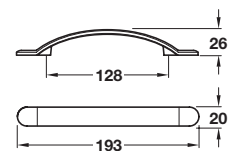

SMOOTH knob

- > 1x M4 handle screw included
- > Cast iron
- > Order qty: 1 pc

Finish	Cat. No.
Natural iron	120.67.961

SMOOTH cup handle

- > 2x M4 handle screws included
- > Cast iron
- > Order qty: 1 pc

Finish	Cat. No.
Natural iron	120.67.951

SMOOTH bow handle

- > 2x M4 handle screws included
- > Cast iron
- > Order qty: 1 pc

Finish	Cat. No.
Natural iron	120.67.963

TCH DESIGN 2020. © Häfele U.K. Ltd 2020. Dimensional data not binding. We reserve the right to alter specifications without notice.