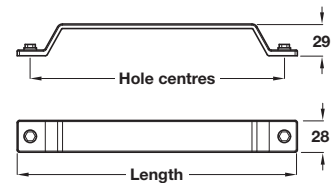

# FACTORY

4

Furniture Handles: Modern Life

FACTORY D handle

Product is subject to variations in finish due to the finishing and manufacturing process of certain materials

- > Order M4 handle screws separately
- > Zinc alloy
- > Order qty: 1 pc

Length	Hole centres	Iron effect matt	Antique brass
183 mm	160 mm	116.60.200	116.60.220
247 mm	224 mm	116.60.201	116.60.221

TOH DESIGN 2020, © Häfele U.K. Ltd 2020. Dimensional data not binding. We reserve the right to alter specifications without notice.