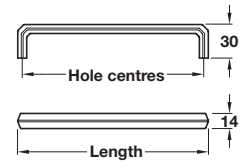

- > 2x M4 x 22 mm handles screws included
- > Zinc alloy
- > Order qty: 1 pc

Length	Hole centres	Graphite
136 mm	128 mm	113.96.120
168 mm	160 mm	113.96.121

ENCANTO pull handle

RHEA pull handle

- > 2x M4 x 22 mm handles screws included
- > Zinc alloy
- > Order qty: 1 pc

Length	Hole centres	Graphite
172 mm	160 mm	113.96.100
332 mm	320 mm	113.96.101

- > 2x M4 x 22 mm handles screws included
- > Zinc alloy
- > Order qty: 1 pc

Length	Hole centres	Graphite
153 mm	128 mm	113.96.110
185 mm	160 mm	113.96.111

TCH DESIGN 2020. © Häfele U.K. Ltd 2020. Dimensional data not binding. We reserve the right to alter specifications without notice.