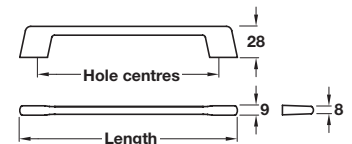

TARVOS pull handle

GRAPHITE TEXTURE

The Tarvos, Encanto and Rhea are textured furniture handles in a graphite finish with three designs of bar handles to choose from.

Use to contrast or coordinate, the textured finish gives added style and makes the handle a pleasure to use.

- > 2x M4 x 22 mm handles screws included
- > Zinc alloy
- > Order qty: 1 pc

Length	Hole centres	Graphite
136 mm	128 mm	113.96.120
168 mm	160 mm	113.96.121

ENCANTO pull handle

RHEA pull handle

- > 2x M4 x 22 mm handles screws included
- > Zinc alloy
- > Order qty: 1 pc

Length	Hole centres	Graphite
172 mm	160 mm	113.96.100
332 mm	320 mm	113.96.101

- > 2x M4 x 22 mm handles screws included
- > Zinc alloy
- > Order qty: 1 pc

Length	Hole centres	Graphite
153 mm	128 mm	113.96.110
185 mm	160 mm	113.96.111

TCH DESIGN 2020. © Häfele U.K. Ltd 2020. Dimensional data not binding. We reserve the right to alter specifications without notice.