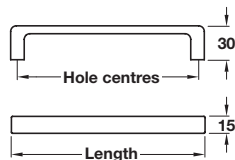

- > 2x M4 x 22 mm handles screws included
- > Zinc alloy
- > Order qty: 1 pc

Length	Hole centres	Graphite
136 mm	128 mm	113.96.120
168 mm	160 mm	113.96.121

ENCANTO pull handle

RHEA pull handle

- > 2x M4 x 22 mm handles screws included
- > Zinc alloy
- > Order qty: 1 pc

Length	Hole centres	Graphite
172 mm	160 mm	113.96.100
332 mm	320 mm	113.96.101

- > 2x M4 x 22 mm handles screws included
- > Zinc alloy
- > Order qty: 1 pc

Length	Hole centres	Graphite
153 mm	128 mm	113.96.110
185 mm	160 mm	113.96.111