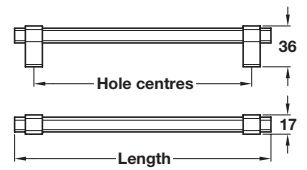

TIBERIUS

4

Furniture Handles: Modern Life

TIBERIUS bar handle

- > 2x M4 x 25 mm handle screws included
- > Aluminium
- > Order qty: 1 pc

Length	Hole centres	
Polished chrome		
163 mm	128 mm	112.85.050
227 mm	192 mm	112.85.051
Stainless steel effect		
163 mm	128 mm	112.85.060
227 mm	192 mm	112.85.061
Black nickel		
195 mm	160 mm	112.85.071

TCH DESIGN 2020, © Häfele U.K. Ltd 2020. Dimensional data not binding. We reserve the right to alter specifications without notice.

PAGE AMENDED
22.10.20/1