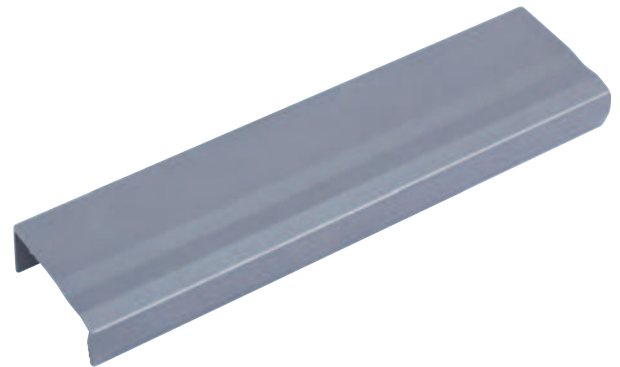

LINE

4

Furniture Handles: Modern Life

LINE profile handle

- > Order M4 handle screws separately
- > Aluminium
- > Order qty: 1 pc

Length	Hole centres	Matt anthracite
78 mm	64 mm	111.71.510
174 mm	160 mm	111.71.511
334 mm	320 mm	111.71.512