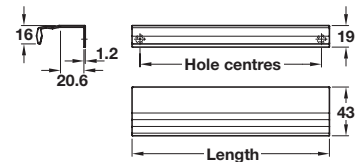

LINE

4

Furniture Handles: Modern Life

LINE profile handle

- > Order M4 handle screws separately
- > Aluminium
- > Order qty: 1 pc

Length	Hole centres	Matt anthracite
78 mm	64 mm	111.71.510
174 mm	160 mm	111.71.511
334 mm	320 mm	111.71.512

TOH DESIGN 2020, © Häfele U.K. Ltd 2020. Dimensional data not binding. We reserve the right to alter specifications without notice.