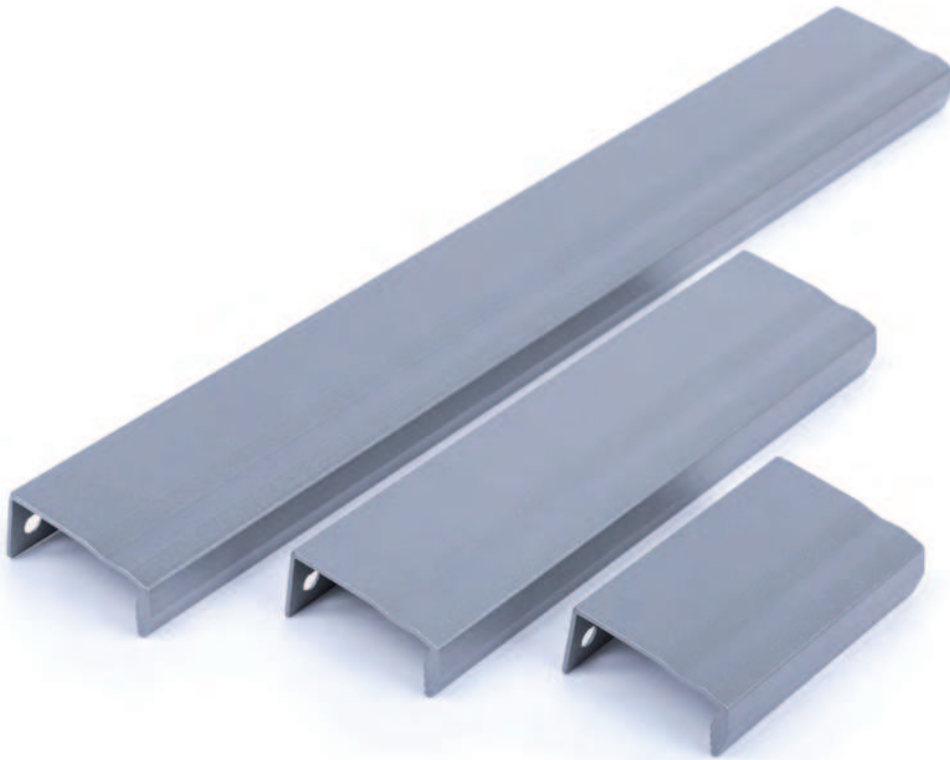

LINE

4

Furniture Handles: Modern Life

LINE profile handle

- > Order M4 handle screws separately
- > Aluminium
- > Order qty: 1 pc

Length	Hole centres	Matt anthracite
78 mm	64 mm	111.71.510
174 mm	160 mm	111.71.511
334 mm	320 mm	111.71.512