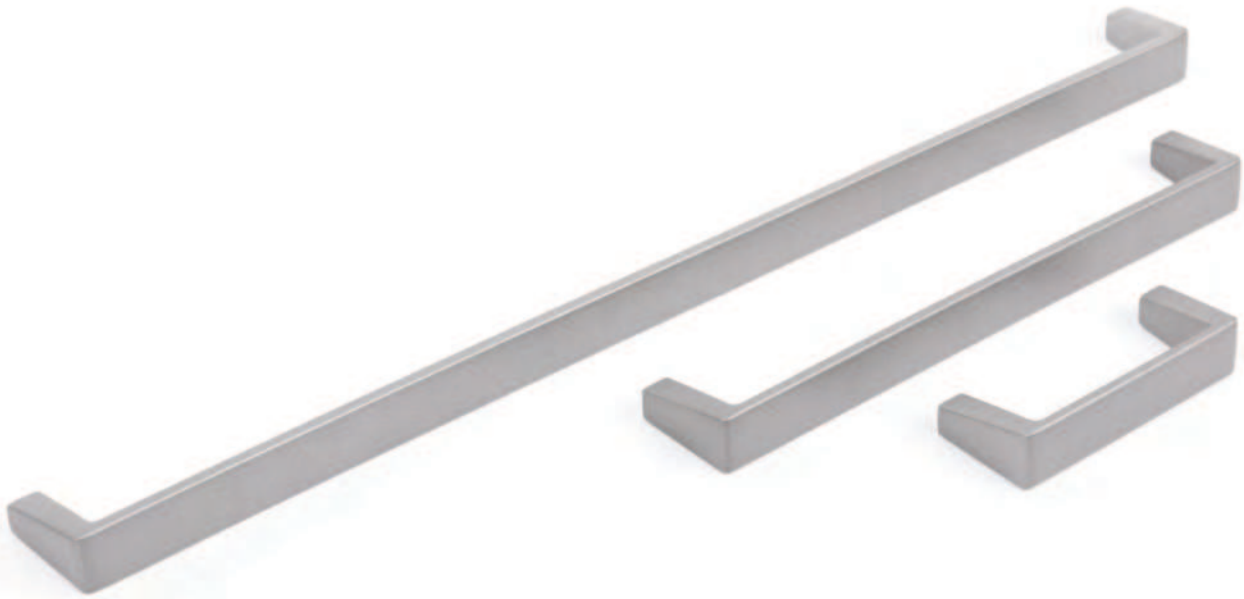

LEVEL

4

Furniture Handles: Modern Life

LEVEL pull handle

- > Order M4 handle screws separately
- > Zinc alloy
- > Order qty: 1 pc

Length	Hole centres	Matt anthracite
72 mm	64 mm	111.71.505
168 mm	160 mm	111.71.506
328 mm	320 mm	111.71.507