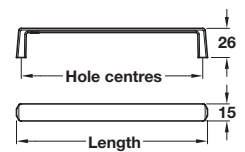

LEVEL

4

Furniture Handles: Modern Life

LEVEL pull handle

- > Order M4 handle screws separately
- > Zinc alloy
- > Order qty: 1 pc

Length	Hole centres	Matt anthracite
72 mm	64 mm	111.71.505
168 mm	160 mm	111.71.506
328 mm	320 mm	111.71.507

TCH DESIGN 2020. © Häfele U.K. Ltd 2020. Dimensional data not binding. We reserve the right to alter specifications without notice.