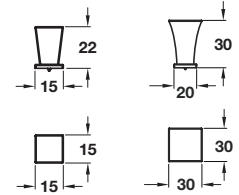

AUGUSTA knob with backplate

- > Order M4 handle screws separately
- > Use with or without backplate
- > Zinc alloy
- > Order qty: 1 set

Finish	15 x 15 mm	30 x 30 mm
Stainless steel effect	110.35.380	110.35.392
Polished nickel	110.35.381	110.35.391
Polished chrome	110.35.382	110.35.390
Matt black	110.35.384	110.35.393
Antique copper	110.35.383	110.35.394

AUGUSTA cup handle

- > Order M4 handle screws separately
- > Zinc alloy
- > Order qty: 1 pc

Finish	Cat. No.
Stainless steel effect	118.68.104
Polished nickel	118.68.704
Polished chrome	118.68.204
Matt black	118.68.804
Antique copper	118.68.004

AUGUSTA bow handle with backplates

- > Order M4 handle screws separately
- > Use with or without backplates
- > Zinc alloy
- > Order qty: 1 set

Hole centres	128 mm	160 mm
Length	138 mm	170 mm
Stainless steel effect	103.30.105	103.30.106
Polished nickel	103.30.705	103.30.706
Polished chrome	103.30.205	103.30.206
Matt black	103.30.805	103.30.806
Antique copper	103.30.005	103.30.006