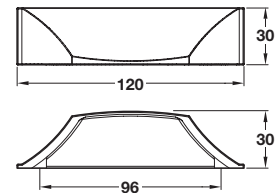

AUGUSTA knob with backplate

- > Order M4 handle screws separately
- > Use with or without backplate
- > Zinc alloy
- > Order qty: 1 set

Finish	15 x 15 mm	30 x 30 mm
Stainless steel effect	110.35.380	110.35.392
Polished nickel	110.35.381	110.35.391
Polished chrome	110.35.382	110.35.390
Matt black	110.35.384	110.35.393
Antique copper	110.35.383	110.35.394

AUGUSTA cup handle

- > Order M4 handle screws separately
- > Zinc alloy
- > Order qty: 1 pc

Finish	Cat. No.
Stainless steel effect	118.68.104
Polished nickel	118.68.704
Polished chrome	118.68.204
Matt black	118.68.804
Antique copper	118.68.004

AUGUSTA bow handle with backplates

- > Order M4 handle screws separately
- > Use with or without backplates
- > Zinc alloy
- > Order qty: 1 set

Hole centres	128 mm	160 mm
Length	138 mm	170 mm
Stainless steel effect	103.30.105	103.30.106
Polished nickel	103.30.705	103.30.706
Polished chrome	103.30.205	103.30.206
Matt black	103.30.805	103.30.806
Antique copper	103.30.005	103.30.006