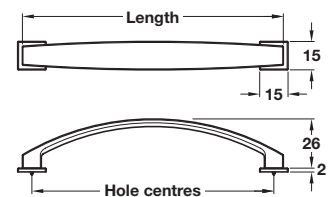

AUGUSTA knob with backplate

- > Order M4 handle screws separately
- > Use with or without backplate
- > Zinc alloy
- > Order qty: 1 set

Finish	15 x 15 mm	30 x 30 mm
Stainless steel effect	110.35.380	110.35.392
Polished nickel	110.35.381	110.35.391
Polished chrome	110.35.382	110.35.390
Matt black	110.35.384	110.35.393
Antique copper	110.35.383	110.35.394

AUGUSTA cup handle

- > Order M4 handle screws separately
- > Zinc alloy
- > Order qty: 1 pc

Finish	Cat. No.
Stainless steel effect	118.68.104
Polished nickel	118.68.704
Polished chrome	118.68.204
Matt black	118.68.804
Antique copper	118.68.004

AUGUSTA bow handle with backplates

- > Order M4 handle screws separately
- > Use with or without backplates
- > Zinc alloy
- > Order qty: 1 set

Hole centres	128 mm	160 mm
Length	138 mm	170 mm
Stainless steel effect	103.30.105	103.30.106
Polished nickel	103.30.705	103.30.706
Polished chrome	103.30.205	103.30.206
Matt black	103.30.805	103.30.806
Antique copper	103.30.005	103.30.006