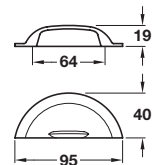

JUDE knob

JUDE cup handle