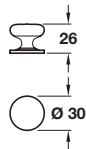

JUDE knob

JUDE cup handle