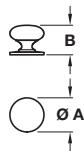

DELIA

4

Furniture Handles: Modern Classics

DELIA knob

DELIA cup handle

*Product is subject to variations in finish due to the finishing and manufacturing process of certain materials

*Product is subject to variations in finish due to the finishing and manufacturing process of certain materials

- > Order M4 handle screw separately
- > Brass
- > Order qty: 1 pc

Dim. A	Ø 30 mm	Ø 35 mm
Dim. B	26 mm	28 mm
Brushed brass*	110.35.110	110.35.105
Polished nickel	110.35.111	110.35.106
Antique copper*	110.35.112	110.35.107

- > Order M4 handle screws separately
- > Brass
- > Order qty: 1 pc

Finish	Cat. No.
Brushed brass*	110.35.115
Polished nickel	110.35.116
Antique copper*	110.35.117

TOH DESIGN 2020. © Häfele U.K. Ltd 2020. Dimensional data not binding. We reserve the right to alter specifications without notice.