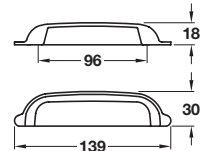

DELIA

4

Furniture Handles: Modern Classics

DELIA knob

DELIA cup handle

*Product is subject to variations in finish due to the finishing and manufacturing process of certain materials

*Product is subject to variations in finish due to the finishing and manufacturing process of certain materials

- > Order M4 handle screw separately
- > Brass
- > Order qty: 1 pc

Dim. A	Ø 30 mm	Ø 35 mm
Dim. B	26 mm	28 mm
Brushed brass*	110.35.110	110.35.105
Polished nickel	110.35.111	110.35.106
Antique copper*	110.35.112	110.35.107

- > Order M4 handle screws separately
- > Brass
- > Order qty: 1 pc

Finish	Cat. No.
Brushed brass*	110.35.115
Polished nickel	110.35.116
Antique copper*	110.35.117

TOH DESIGN 2020. © Häfele U.K. Ltd 2020. Dimensional data not binding. We reserve the right to alter specifications without notice.