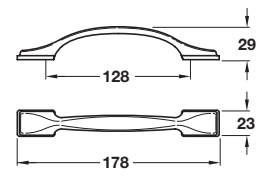

SHAPES

4

Furniture Handles: Modern Classics

SHAPES knob

SHAPES D handle

- > Order M4 handle screws separately
- > Zinc alloy
- > Order qty: 1 pc

- > Order M4 handle screws separately
- > Zinc alloy
- > Order qty: 1 pc

Finish	Cat. No.
Antique copper	110.22.279
Antique brass	110.22.280

Finish	Cat. No.
Antique copper	110.22.277
Antique brass	110.22.278

TCH DESIGN 2020. © Häfele U.K. Ltd 2020. Dimensional data not binding. We reserve the right to alter specifications without notice.