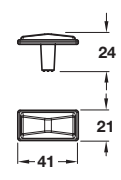

SHAPES

4

Furniture Handles: Modern Classics

SHAPES knob

SHAPES D handle

- > Order M4 handle screws separately
- > Zinc alloy
- > Order qty: 1 pc

- > Order M4 handle screws separately
- > Zinc alloy
- > Order qty: 1 pc

Finish	Cat. No.
Antique copper	110.22.279
Antique brass	110.22.280

Finish	Cat. No.
Antique copper	110.22.277
Antique brass	110.22.278

TCH DESIGN 2020. © Häfele U.K. Ltd 2020. Dimensional data not binding. We reserve the right to alter specifications without notice.