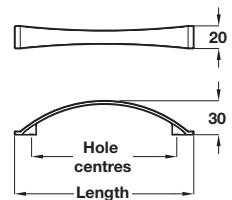

ODESSA knob

- > Order M4 handle screws separately
- > Zinc alloy
- > Order qty: 1 pc

Finish	Cat. No.
Polished chrome	110.35.360
Stainless steel effect	110.35.361
Brushed copper	110.35.362

ODESSA bow handle

- > Order M4 handle screws separately
- > Zinc alloy
- > Order qty: 1 pc

Hole centres	128 mm
Length	158 mm
Polished chrome	107.03.610
Stainless steel effect	107.03.611
Brushed copper	107.03.613

ODESSA bow handle

- > Order M4 handle screws separately
- > Zinc alloy
- > Order qty: 1 pc

Hole centres	160 mm
Length	176 mm
Polished chrome	107.03.615
Stainless steel effect	107.03.616
Brushed copper	107.03.617