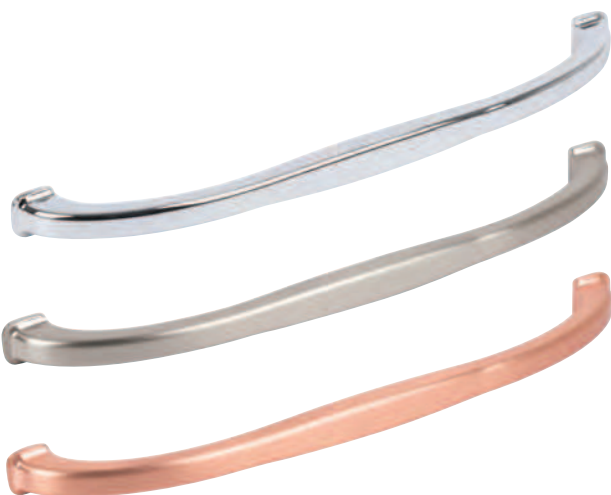

ODESSA knob

- > Order M4 handle screws separately
- > Zinc alloy
- > Order qty: 1 pc

Finish	Cat. No.
Polished chrome	110.35.360
Stainless steel effect	110.35.361
Brushed copper	110.35.362

ODESSA bow handle

- > Order M4 handle screws separately
- > Zinc alloy
- > Order qty: 1 pc

Hole centres	128 mm
Length	158 mm
Polished chrome	107.03.610
Stainless steel effect	107.03.611
Brushed copper	107.03.613

ODESSA bow handle

- > Order M4 handle screws separately
- > Zinc alloy
- > Order qty: 1 pc

Hole centres	160 mm
Length	176 mm
Polished chrome	107.03.615
Stainless steel effect	107.03.616
Brushed copper	107.03.617