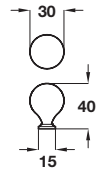

ODESSA knob

- > Order M4 handle screws separately
- > Zinc alloy
- > Order qty: 1 pc

Finish	Cat. No.
Polished chrome	110.35.360
Stainless steel effect	110.35.361
Brushed copper	110.35.362

ODESSA bow handle

- > Order M4 handle screws separately
- > Zinc alloy
- > Order qty: 1 pc

Hole centres	128 mm
Length	158 mm
Polished chrome	107.03.610
Stainless steel effect	107.03.611
Brushed copper	107.03.613

ODESSA bow handle

- > Order M4 handle screws separately
- > Zinc alloy
- > Order qty: 1 pc

Hole centres	160 mm
Length	176 mm
Polished chrome	107.03.615
Stainless steel effect	107.03.616
Brushed copper	107.03.617