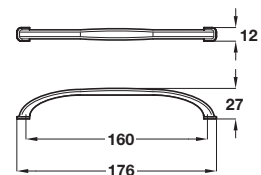

ODESSA knob

- > Order M4 handle screws separately
- > Zinc alloy
- > Order qty: 1 pc

Finish	Cat. No.
Polished chrome	110.35.360
Stainless steel effect	110.35.361
Brushed copper	110.35.362

ODESSA bow handle

- > Order M4 handle screws separately
- > Zinc alloy
- > Order qty: 1 pc

Hole centres	128 mm
Length	158 mm
Polished chrome	107.03.610
Stainless steel effect	107.03.611
Brushed copper	107.03.613

ODESSA bow handle

- > Order M4 handle screws separately
- > Zinc alloy
- > Order qty: 1 pc

Hole centres	160 mm
Length	176 mm
Polished chrome	107.03.615
Stainless steel effect	107.03.616
Brushed copper	107.03.617