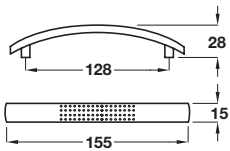

Lightweight bow handle

- > Zinc alloy
- > Created as a slightly different matt nickel finish to 109.72.615
- > Order qty: 1 pc

109.72-0001 NOW HAS A FULL NUMBER **107.03.100**

Finish	Cat. No.
Matt nickel	107.03.100

Lightweight bow handle

- > Zinc alloy
- > Created as a slightly different matt nickel finish to 101.69.662
- > Order qty: 1 pc

Finish	Cat. No.
Matt nickel	101.69-0001