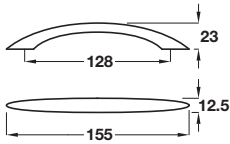

Lightweight bow handle

- > Zinc alloy
- > Created as a slightly different matt nickel finish to 109.72.615
- > Order qty: 1 pc

109.72-0001 NOW HAS A FULL NUMBER **107.03.100**

Finish	Cat. No.
Matt nickel	107.03.100

Lightweight bow handle

- > Zinc alloy
- > Created as a slightly different matt nickel finish to 101.69.662
- > Order qty: 1 pc

Finish	Cat. No.
Matt nickel	101.69-0001