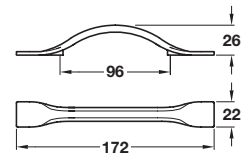

RAVIOLA

4

Furniture Handles: Modern Life

RAVIOLA knob

RAVIOLA bow handle

- > 1x M4 x 25 mm handle screw included
- > Zinc alloy
- > Order qty: 1 pc

- > 2x M4 x 25 mm handle screws included
- > Zinc alloy
- > Order qty: 1 pc

Finish	Cat. No.
Pewter	106.69.300
Antique bronze	106.69.301

Finish	Cat. No.
Pewter	106.69.295
Antique bronze	106.69.296

TCH DESIGN 2020. © Häfele U.K. Ltd 2020. Dimensional data not binding. We reserve the right to alter specifications without notice.