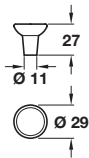

RAVIOLA

4

Furniture Handles: Modern Life

RAVIOLA knob

RAVIOLA bow handle

- > 1x M4 x 25 mm handle screw included
- > Zinc alloy
- > Order qty: 1 pc

- > 2x M4 x 25 mm handle screws included
- > Zinc alloy
- > Order qty: 1 pc

Finish	Cat. No.
Pewter	106.69.300
Antique bronze	106.69.301

Finish	Cat. No.
Pewter	106.69.295
Antique bronze	106.69.296

TCH DESIGN 2020. © Häfele U.K. Ltd 2020. Dimensional data not binding. We reserve the right to alter specifications without notice.