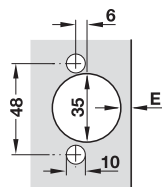

## Häfele Red jig supplement for Maxifix cabinet connector

- > Note: The Maxifix drill guide can be adjusted to other connectors, e.g. Häfele Ixconnect K 36/30, using the scale on the basic jig. Please check hole diameter before use.
- > Supplied with
  - 1 Maxifix drill guide, tightening distance adjustable from 55 to 35 mm (001.25.643)
  - 1 depth gauge 48 with depth gauge, stop ring, spiral spring (001.25.772)
  - with multi-spur drill bit HM Ø 35 mm, RI (001.06.669)
  - 1 drilling sleeve 10mm (001.25.761)
- > Order qty: 1 set

## Häfele Red jig supplement for concealed hinges

- > For concealed hinges Ø 35 mm, drilling dimension 45/9.5
- > Supplied with
  - 1 drill guide for concealed hinges 35 mm, 45/9.5 (001.25.732)
  - 1 depth gauge 48 with depth gauge, stop ring, spiral spring (001.25.772)
  - with multi-spur drill bit HM Ø 35 mm, R 001.06.669
- > For concealed hinges Ø 35 mm, drilling dimension 48/6
- > Supplied with
  - 1 drill guide for concealed hinges 35 mm, 48/6 (001.25.731)
  - 1 depth gauge 48 with depth gauge, stop ring, spiral spring (001.25.772)
  - with multi-spur drill bit HM Ø 35 mm, R 001.06.669
- > Order qty: 1 set