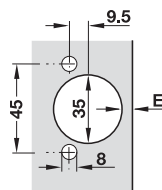

Häfele Red jig supplement for concealed hinges

- > For concealed hinges Ø 35 mm, drilling dimension 45/9.5
- > Supplied with
  - 1 drill guide for concealed hinges 35 mm, 45/9.5 (001.25.732)
  - 1 depth gauge 48 with depth gauge, stop ring, spiral spring (001.25.772)
  - with multi-spur drill bit HM Ø 35 mm, R 001.06.669
- > For concealed hinges Ø 35 mm, drilling dimension 48/6
- > Supplied with
  - 1 drill guide for concealed hinges 35 mm, 48/6 (001.25.731)
  - 1 depth gauge 48 with depth gauge, stop ring, spiral spring (001.25.772)
  - with multi-spur drill bit HM Ø 35 mm, R 001.06.669
- > Order qty: 1 set

Häfele Red jig supplement	Cat. No.
for concealed hinges Ø 35 mm, 45/9.5 mm	001.25.832
for concealed hinges Ø 35 mm, 48/6 mm	001.25.831

- > Red jig basic jig shown on page 42
- > Unitool drilling jig for Minifix 12 and 15 housings, Rafix, Pushfix, Onefix TAB and TAB 18 connectors can be found on pages 46-47
- > Variantool-N drilling jig for drilling series-drilled holes for connecting bolts shown on page 45

TCH TECHNOLOGY 2018, © Häfele U.K. Ltd 2018. Dimensional data not binding. We reserve the right to alter specifications without notice.